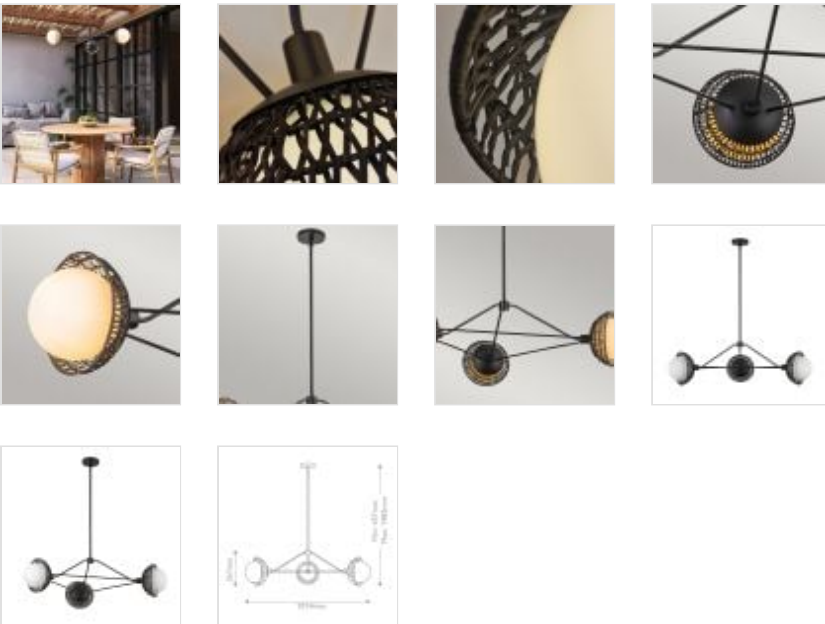

ALM-PERTH3-BK

Perth 3 Lt Chandelier - Matte Black

| DETAILS | |
|-------------------|--------------------------------------|
| BRAND | Alora Mood |
| FAMILY | Perth |
| SUITABLE LOCATION | Interior |
| GUARANTEE | General 2 Year Guarantee |
| FINISH | Matte Black |
| FITTING HEIGHT | 267mm |
| DIAMETER | 1014mm |
| WIDTH | 1014mm |
| MINIMUM DROP | 457mm |
| MAXIMUM DROP | 1482mm |
| POWER SOURCE | Mains Voltage |
| VOLTAGE | 220-240v 50hz |
| MAXIMUM WATTAGE | 40W |
| NUMBER OF LAMPS | 3 |
| SOCKET | E14 |
| INTEGRATED LED | No |
| RODS SUPPLIED | 3 x 305mm, 1 x 152mm, 1 X 102mm Rods |
| CLASS | Class I |
| BUILD MATERIALS | Steel, Rattan, Opal Glass |
| SHADE MATERIAL | Glass |
| DIMMABLE FITTING | Compatible With Dimmable Lamps |
| PRODUCT WEIGHT | 3.7kg |
| BOX DIMENSIONS | 76 X 72 X 32cm |
| BOX WEIGHT | 6.90 Kg |

**PRODUCT DETAILS**

The Perth chandelier brings the warmth and radiance of summer to any indoor space. Experience the allure of vintage charm mixed with the elegance of natural materials in your own casual haven with this mid-century-inspired fixture.