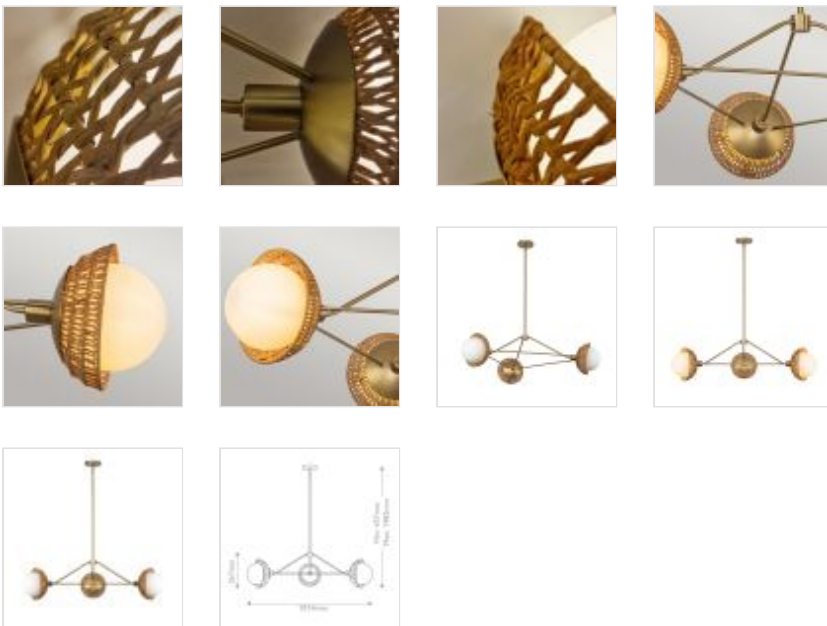

ALM-PERTH3-GD

Perth 3 Lt Chandelier - Brushed Gold

DETAILS	
BRAND	Alora Mood
FAMILY	Perth
SUITABLE LOCATION	Interior
GUARANTEE	General 2 Year Guarantee
FINISH	Brushed Gold
FITTING HEIGHT	267mm
DIAMETER	1014mm
WIDTH	1014mm
MINIMUM DROP	457mm
MAXIMUM DROP	1482mm
POWER SOURCE	Mains Voltage
VOLTAGE	220-240v 50hz
MAXIMUM WATTAGE	40W
NUMBER OF LAMPS	3
SOCKET	E14
INTEGRATED LED	No
RODS SUPPLIED	3 x 305mm, 1 x 152mm, 1 X 102mm Rods
CLASS	Class I
BUILD MATERIALS	Steel, Rattan, Opal Glass
SHADE MATERIAL	Glass
DIMMABLE FITTING	Compatible With Dimmable Lamps
PRODUCT WEIGHT	3.7kg
BOX DIMENSIONS	76 X 72 X 32cm
BOX WEIGHT	6.90 Kg

**PRODUCT DETAILS**

The Perth chandelier brings the warmth and radiance of summer to any indoor space. Experience the allure of vintage charm mixed with the elegance of natural materials in your own casual haven with this mid-century-inspired fixture.