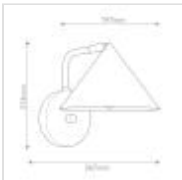

PRODUCT DETAILS

Inspired by Japanese design, the Remyck Collection adds flair to simplistic design. With strong, triangular shades and details that make each piece unique, this collection stands out.