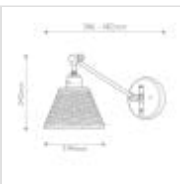

HK-ARTI-1W-BK-BR

Arti 1 It Wall Light - Black, Black Rattan Shade

| DETAILS | |
|-------------------|---------------------------|
| BRAND | Hinkley |
| FAMILY | Arti |
| SUITABLE LOCATION | Interior |
| GUARANTEE | General 2 Year Guarantee |
| FINISH | Black, Black Rattan Shade |
| FITTING HEIGHT | 242mm |
| DIAMETER | 194mm |
| WIDTH | 194mm |
| PROJECTION/DEPTH | 386-482mm |
| POWER SOURCE | Mains Voltage |
| VOLTAGE | 220-240v 50hz |
| MAXIMUM WATTAGE | 60W |
| NUMBER OF LAMPS | 1 |
| SOCKET | E27 |
| INTEGRATED LED | No |
| CLASS | Class I |
| BUILD MATERIALS | Steel, Rattan |
| SHADE MATERIAL | Rattan |
| DIMMABLE FITTING | Not Dimmable |
| PRODUCT WEIGHT | 1.1kg |
| BOX DIMENSIONS | 52.5 X 27 X 21.5cm |
| BOX WEIGHT | 1.63 Kg |