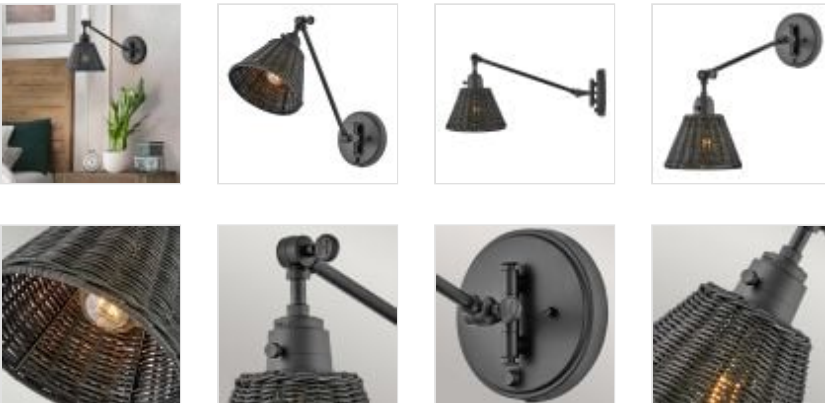

HK-ARTI-1W-BK-BR

Arti 1 It Wall Light - Black, Black Rattan Shade

| DETAILS | |
|-------------------|---------------------------|
| BRAND | Hinkley |
| FAMILY | Arti |
| SUITABLE LOCATION | Interior |
| GUARANTEE | General 2 Year Guarantee |
| FINISH | Black, Black Rattan Shade |
| FITTING HEIGHT | 242mm |
| DIAMETER | 194mm |
| WIDTH | 194mm |
| PROJECTION/DEPTH | 386-482mm |
| POWER SOURCE | Mains Voltage |
| VOLTAGE | 220-240v 50hz |
| MAXIMUM WATTAGE | 60W |
| NUMBER OF LAMPS | 1 |
| SOCKET | E27 |
| INTEGRATED LED | No |
| CLASS | Class I |
| BUILD MATERIALS | Steel, Rattan |
| SHADE MATERIAL | Rattan |
| DIMMABLE FITTING | Not Dimmable |
| PRODUCT WEIGHT | 1.1kg |
| BOX DIMENSIONS | 52.5 X 27 X 21.5cm |
| BOX WEIGHT | 1.63 Kg |

PRODUCT DETAILS

The perfect fixture for any space, Arti embodies simple elegance with its functional, streamlined design. Every aspect of the Arti Black with Brass wall light is adorned with practical features for a seamless integration into any room.