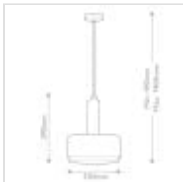

HK-CEDRIC-P-M-BR

Cedric Medium Pendant - Lacquered Brass

DETAILS	
BRAND	Hinkley
FAMILY	Cedric
SUITABLE LOCATION	Interior
GUARANTEE	General 2 Year Guarantee
FINISH	Lacquered Brass
FITTING HEIGHT	390mm
DIAMETER	330mm
WIDTH	330mm
MINIMUM DROP	490mm
MAXIMUM DROP	1404mm
POWER SOURCE	Mains Voltage
VOLTAGE	220-240v 50hz
MAXIMUM WATTAGE	60W
NUMBER OF LAMPS	2
SOCKET	E27
INTEGRATED LED	No
RODS SUPPLIED	2 X 152mm, 2 X 305mm Rods
CLASS	Class I
BUILD MATERIALS	Steel, Opal Glass
SHADE MATERIAL	Etched Opal Glass
DIMMABLE FITTING	Compatible With Dimmable Lamps
PRODUCT WEIGHT	5kg
BOX DIMENSIONS	38 X 33.5 X 38cm
BOX WEIGHT	6.00 Kg

PRODUCT DETAILS

Cedric effortlessly establishes a calm, cool and collected presence. Its sleek silhouette is sheathed in a lustrous finish. The robust light output, emanating through deluxe etched opal glass, ensures this Contemporary design delivers on style and substance.