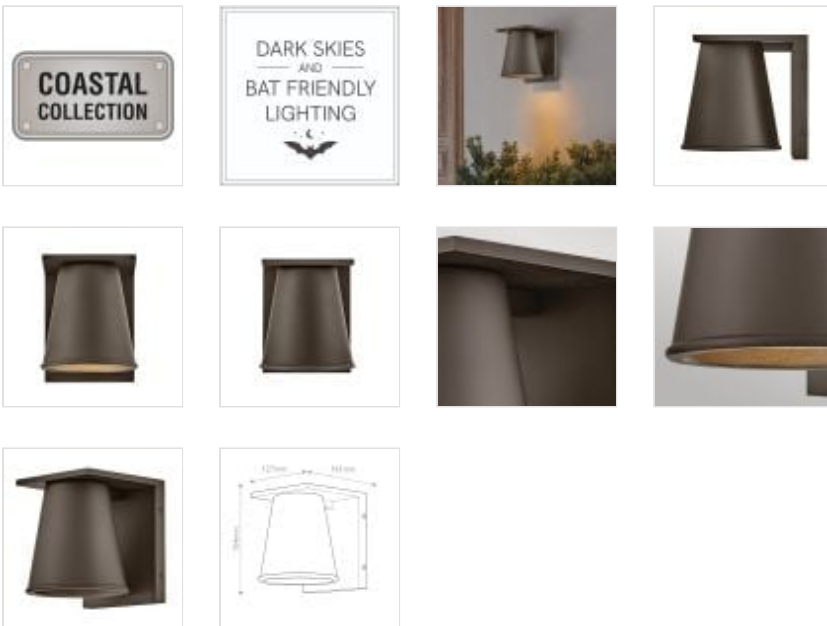

HK-HANS-S-ABZ

Coastal Small Wall Lantern - Architectural Bronze

DETAILS	
BRAND	Hinkley
FAMILY	Hans
SUITABLE LOCATION	Exterior
GUARANTEE	5 Year Anti Corrosion Guarantee
IP RATING	IP44
FINISH	Architectural Bronze
FITTING HEIGHT	154mm
DIAMETER	127mm
WIDTH	127mm
PROJECTION/DEPTH	161mm
POWER SOURCE	Mains Voltage
VOLTAGE	220-240v 50hz
MAXIMUM WATTAGE	8W LED
NUMBER OF LAMPS	1
SOCKET	GU10
INTEGRATED LED	No
LED LUMENS	560Lm
LED COLOUR TEMP	2700K
CLASS	Class I
BUILD MATERIALS	Weather Resistant Composite
SHADE MATERIAL	Composite
DIMMABLE FITTING	Compatible With Dimmable Lamps
PRODUCT WEIGHT	0.74kg
BOX DIMENSIONS	21 X 18 X 21.5cm
BOX WEIGHT	1.00 Kg

**PRODUCT DETAILS**

Contemporary and versatile, Hans features a dark sky-friendly design that's ideal for entryways or back patios. Crafted from sturdy composite materials, Hans is available in Architectural Bronze, Black, and Textured White finishes.