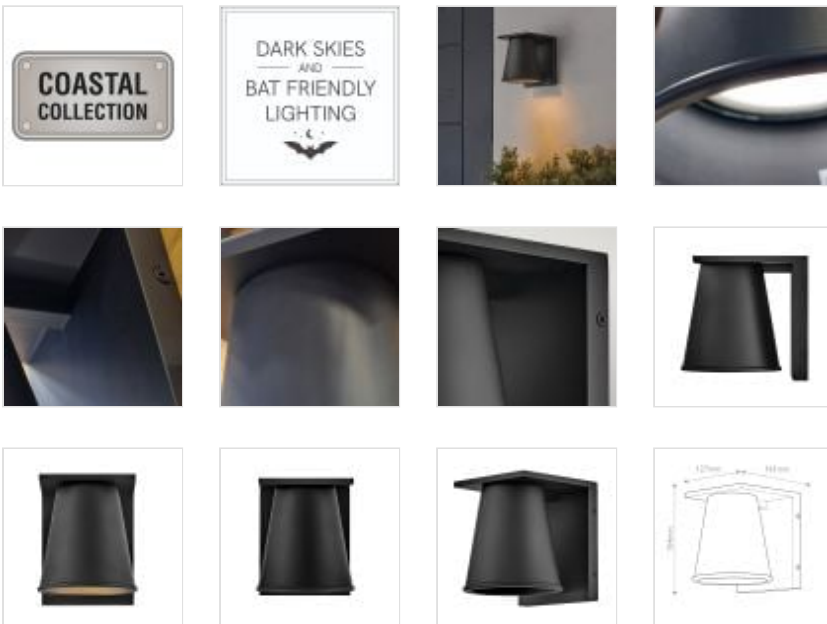

HK-HANS-S-BLK

Coastal Small Wall Lantern - Matt Black

**DETAILS**

BRAND	Hinkley
FAMILY	Hans
SUITABLE LOCATION	Exterior
GUARANTEE	5 Year Anti Corrosion Guarantee
IP RATING	IP44
FINISH	Matt Black
FITTING HEIGHT	154mm
DIAMETER	127mm
WIDTH	127mm
PROJECTION/DEPTH	161mm
POWER SOURCE	Mains Voltage
VOLTAGE	220-240v 50hz
MAXIMUM WATTAGE	8W LED
NUMBER OF LAMPS	1
SOCKET	GU10
INTEGRATED LED	No
LED LUMENS	560Lm
LED COLOUR TEMP	2700K
CLASS	Class I
BUILD MATERIALS	Weather Resistant Composite
SHADE MATERIAL	Composite
DIMMABLE FITTING	Compatible With Dimmable Lamps
PRODUCT WEIGHT	0.74kg
BOX DIMENSIONS	21 X 18 X 21.5cm
BOX WEIGHT	1.00 Kg

**PRODUCT DETAILS**

Contemporary and versatile, Hans features a dark sky-friendly design that's ideal for entryways or back patios. Crafted from sturdy composite materials, Hans is available in Architectural Bronze, Matt Black, and Textured White finishes.