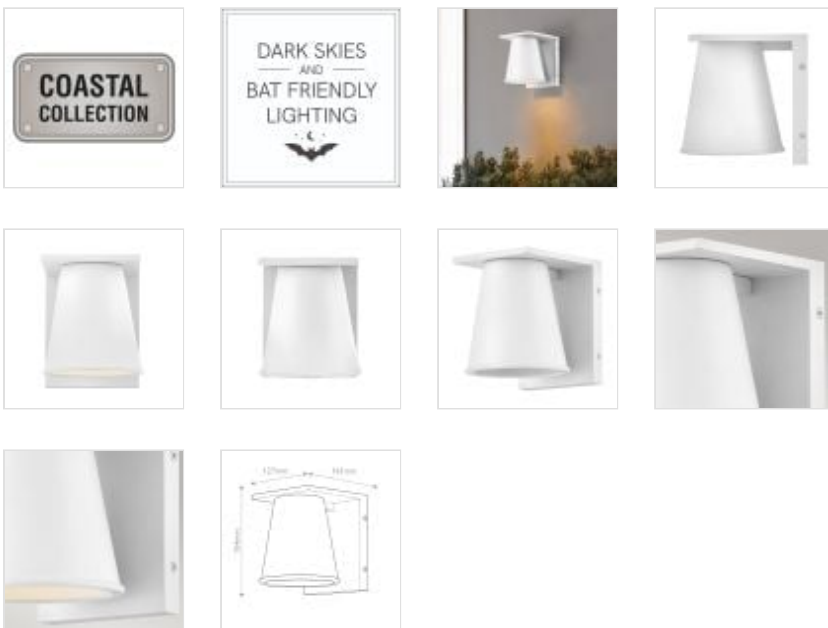

HK-HANS-S-WHT

Coastal Small Wall Lantern - Textured White

DETAILS	
BRAND	Hinkley
FAMILY	Hans
SUITABLE LOCATION	Exterior
GUARANTEE	5 Year Anti Corrosion Guarantee
IP RATING	IP44
FINISH	Textured White
FITTING HEIGHT	154mm
DIAMETER	127mm
WIDTH	127mm
PROJECTION/DEPTH	161mm
POWER SOURCE	Mains Voltage
VOLTAGE	220-240v 50hz
MAXIMUM WATTAGE	8W LED
NUMBER OF LAMPS	1
SOCKET	GU10
INTEGRATED LED	No
LED LUMENS	560Lm
LED COLOUR TEMP	2700K
CLASS	Class I
BUILD MATERIALS	Weather Resistant Composite
SHADE MATERIAL	Composite
DIMMABLE FITTING	Compatible With Dimmable Lamps
PRODUCT WEIGHT	0.74kg
BOX DIMENSIONS	21 X 18 X 21.5cm
BOX WEIGHT	1.00 Kg

PRODUCT DETAILS

Contemporary and versatile, Hans features a dark sky-friendly design that's ideal for entryways or back patios. Crafted from sturdy composite materials, Hans is available in Architectural Bronze, Black, and Textured White finishes.