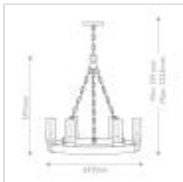

## HK-SAWYER6-SQ

Sawyer 6 Lt Exterior Chandelier - Sequoia wood effect with rust Iron accents & Clear seeded glass

DETAILS	
BRAND	Hinkley
FAMILY	Sawyer
SUITABLE LOCATION	Exterior
GUARANTEE	3 Year Anti-Corrosion Guarantee
IP RATING	IP44
FINISH	Sequoia Wood Effect With Rust Iron Accents & Clear Seeded Glass
FITTING HEIGHT	591mm
DIAMETER	610mm
WIDTH	610mm
MINIMUM DROP	591mm
MAXIMUM DROP	2225mm
POWER SOURCE	Mains Voltage
VOLTAGE	220-240v 50hz
MAXIMUM WATTAGE	40W
NUMBER OF LAMPS	6
SOCKET	E14
INTEGRATED LED	No
CLASS	Class I
BUILD MATERIALS	Steel, Clear Seeded Glass
SHADE MATERIAL	Seeded Glass
DIMMABLE FITTING	Compatible With Dimmable Lamps
PRODUCT WEIGHT	6.53kg
BOX DIMENSIONS	68 X 17 X 68cm
BOX WEIGHT	8.07 Kg