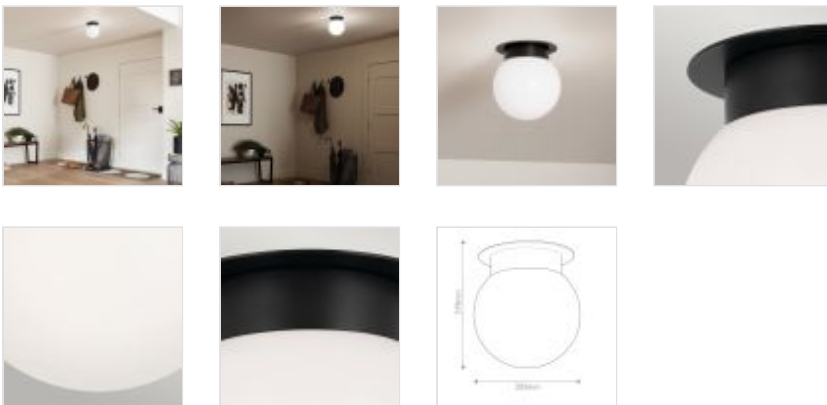

KL-ALBERS-F-G-BK**Albers Flush 1 Lt Ceiling Light - Black****DETAILS**

BRAND	Kichler
FAMILY	Albers
SUITABLE LOCATION	Interior
GUARANTEE	General 2 Year Guarantee
FINISH	Black
FITTING HEIGHT	219mm
DIAMETER	203mm
WIDTH	203mm
POWER SOURCE	Mains Voltage
VOLTAGE	220-240v 50hz
MAXIMUM WATTAGE	40W
NUMBER OF LAMPS	1
SOCKET	E27
INTEGRATED LED	No
CLASS	Class I
BUILD MATERIALS	Steel, Shiny Opal Glass
SHADE MATERIAL	Glass
DIMMABLE FITTING	Compatible With Dimmable Lamps
PRODUCT WEIGHT	1.44kg
BOX DIMENSIONS	27 X 27 X 32cm
BOX WEIGHT	2.20 Kg

**PRODUCT DETAILS**

The Albers 1 light Flush illuminates beautifully on its own or in multiples. Its refined champagne black finish complements many design styles. It comes with a globe-shaped opal glass shade.