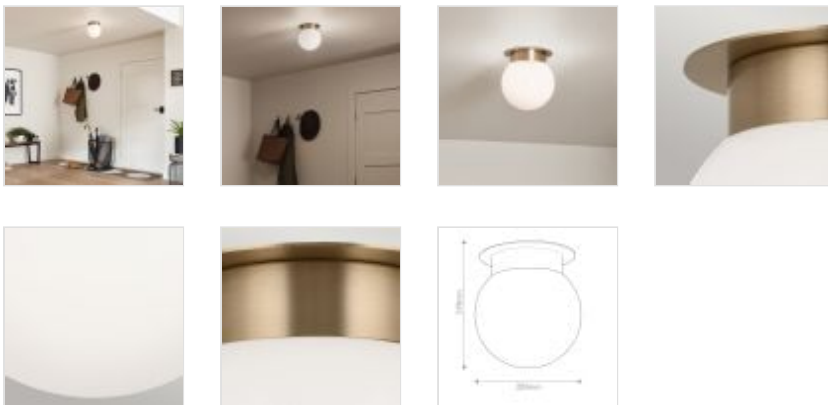

KL-ALBERS-F-G-CPZ

Albers Flush 1 Lt Ceiling Light - Champagne Bronze

DETAILS	
BRAND	Kichler
FAMILY	Albers
SUITABLE LOCATION	Interior
GUARANTEE	General 2 Year Guarantee
FINISH	Champagne Bronze
FITTING HEIGHT	219mm
DIAMETER	203mm
WIDTH	203mm
POWER SOURCE	Mains Voltage
VOLTAGE	220-240v 50hz
MAXIMUM WATTAGE	40W
NUMBER OF LAMPS	1
SOCKET	E27
INTEGRATED LED	No
CLASS	Class I
BUILD MATERIALS	Steel, Shiny Opal Glass
SHADE MATERIAL	Glass
DIMMABLE FITTING	Compatible With Dimmable Lamps
PRODUCT WEIGHT	1.44kg
BOX DIMENSIONS	27 X 27 X 32cm
BOX WEIGHT	2.20 Kg

PRODUCT DETAILS

The Albers 1 light Flush illuminates beautifully on its own or in multiples. Its refined champagne bronze finish complements many design styles. It comes with a globe-shaped opal glass shade.