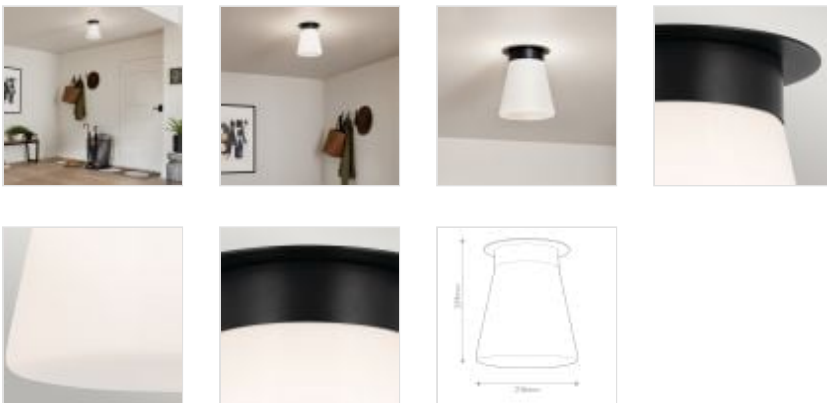

KL-ALBERS-F-T-BK

Albers Flush 1 Lt Ceiling Light - Black

DETAILS	
BRAND	Kichler
FAMILY	Albers
SUITABLE LOCATION	Interior
GUARANTEE	General 2 Year Guarantee
FINISH	Black
FITTING HEIGHT	259mm
DIAMETER	216mm
WIDTH	216mm
POWER SOURCE	Mains Voltage
VOLTAGE	220-240v 50hz
MAXIMUM WATTAGE	40W
NUMBER OF LAMPS	1
SOCKET	E27
INTEGRATED LED	No
CLASS	Class I
BUILD MATERIALS	Steel, Shiny Opal Glass
SHADE MATERIAL	Glass
DIMMABLE FITTING	Compatible With Dimmable Lamps
PRODUCT WEIGHT	1.56kg
BOX DIMENSIONS	29 X 29 X 36cm
BOX WEIGHT	2.41 Kg

**PRODUCT DETAILS**

The Albers 1 light Flush illuminates on its own or in multiples. Its refined black finish complements many design styles. It comes with a tapered opal glass shade.

**Elstead Lighting**