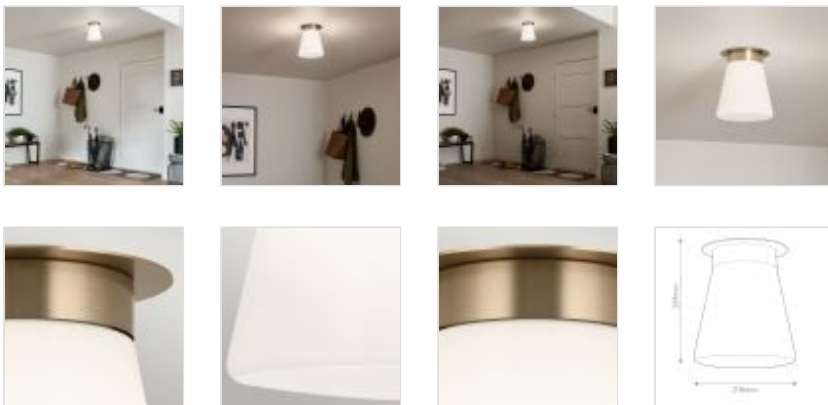

KL-ALBERS-F-T-CPZ
Albers Flush 1 Lt Ceiling Light - Champagne
Bronze

DETAILS	
BRAND	Kichler
FAMILY	Albers
SUITABLE LOCATION	Interior
GUARANTEE	General 2 Year Guarantee
FINISH	Champagne Bronze
FITTING HEIGHT	259mm
DIAMETER	216mm
WIDTH	216mm
POWER SOURCE	Mains Voltage
VOLTAGE	220-240v 50hz
MAXIMUM WATTAGE	40W
NUMBER OF LAMPS	1
SOCKET	E27
INTEGRATED LED	No
CLASS	Class I
BUILD MATERIALS	Steel, Shiny Opal Glass
SHADE MATERIAL	Glass
DIMMABLE FITTING	Compatible With Dimmable Lamps
PRODUCT WEIGHT	1.56kg
BOX DIMENSIONS	29 X 29 X 36cm
BOX WEIGHT	2.41 Kg

PRODUCT DETAILS

The Albers 1 light Flush illuminates on its own or in multiples. Its refined champagne bronze finish complements many design styles. It comes with a tapered opal glass shade.

Elstead Lighting
 Elstead Lighting
 Elstead House
 Mill Lane
 Alton, GU34 2QJ,
 United Kingdom