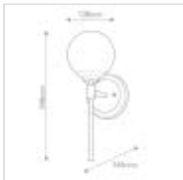

KL-BENNO1-BK-CPZ
Benno 1 Lt Wall Light - Black & Champagne Bronze

DETAILS	
BRAND	Kichler
FAMILY	Benno
SUITABLE LOCATION	Interior / Bathroom
GUARANTEE	General 2 Year Guarantee
IP RATING	IP44
FINISH	Black & Champagne Bronze
FITTING HEIGHT	348mm
DIAMETER	128mm
WIDTH	128mm
PROJECTION/DEPTH	166mm
POWER SOURCE	Mains Voltage
VOLTAGE	220-240v 50hz
MAXIMUM WATTAGE	3W LED
NUMBER OF LAMPS	1
SOCKET	G9
INTEGRATED LED	No
LED LUMENS	300Lm
LED COLOUR TEMP	3000K
CLASS	Class I
BUILD MATERIALS	Steel, Cased Opal Glass
SHADE MATERIAL	White Opal Glass
DIMMABLE FITTING	Compatible With Dimmable Lamps
PRODUCT WEIGHT	0.85kg
BOX DIMENSIONS	35 X 21 X 20cm
BOX WEIGHT	1.20 Kg

PRODUCT DETAILS

The Benno wall light effortlessly accents your room's décor in Contemporary elegance. Benno glows softly through its milky white opal glass and can be mounted only facing up. Clean details highlight its mixed elegant finishes. IP44 rated for bathrooms.