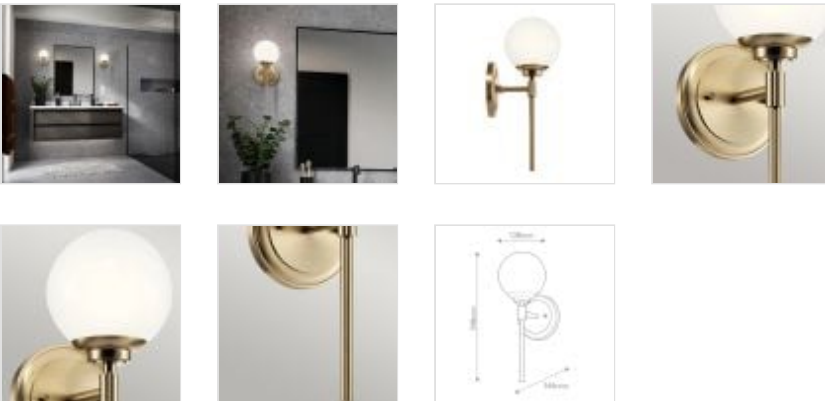

KL-BENNO1-CPZ

Benno 1 It Wall Light - Champagne Bronze

DETAILS	
BRAND	Kichler
FAMILY	Benno
SUITABLE LOCATION	Interior / Bathroom
GUARANTEE	General 2 Year Guarantee
IP RATING	IP44
FINISH	Champagne Bronze
FITTING HEIGHT	348mm
DIAMETER	128mm
WIDTH	128mm
PROJECTION/DEPTH	166mm
POWER SOURCE	Mains Voltage
VOLTAGE	220-240v 50hz
MAXIMUM WATTAGE	3W LED
NUMBER OF LAMPS	1
SOCKET	G9
INTEGRATED LED	No
LED LUMENS	300Lm
LED COLOUR TEMP	3000K
CLASS	Class I
BUILD MATERIALS	Steel, Cased Opal Glass
SHADE MATERIAL	White Opal Glass
DIMMABLE FITTING	Compatible With Dimmable Lamps
PRODUCT WEIGHT	0.85kg
BOX DIMENSIONS	35 X 21 X 20cm
BOX WEIGHT	1.20 Kg

**PRODUCT DETAILS**

The Benno wall light effortlessly accents your room's décor in Contemporary elegance. Benno glows softly through its milky white opal glass and can be mounted only facing up. Clean details highlight its mixed elegant finishes. IP44 rated for bathrooms.