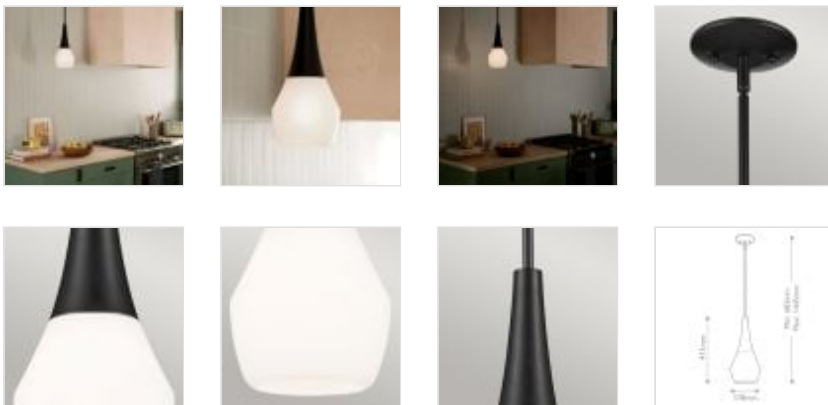

KL-DEELA-P-BK
Deela 1 Lt Ceiling Pendant - Black

DETAILS	
BRAND	Kichler
FAMILY	Deela
SUITABLE LOCATION	Interior
GUARANTEE	General 2 Year Guarantee
FINISH	Black
FITTING HEIGHT	411mm
DIAMETER	178mm
WIDTH	178mm
MINIMUM DROP	683mm
MAXIMUM DROP	1445mm
POWER SOURCE	Mains Voltage
VOLTAGE	220-240v 50hz
MAXIMUM WATTAGE	60W
NUMBER OF LAMPS	1
SOCKET	E27
INTEGRATED LED	No
RODS SUPPLIED	2 X 152mm & 2 X 305mm Rods
CLASS	Class I
BUILD MATERIALS	Steel, Shiny Opal Glass
SHADE MATERIAL	Glass
DIMMABLE FITTING	Compatible With Dimmable Lamps
PRODUCT WEIGHT	1.78kg
BOX DIMENSIONS	34.29 X 24.13 X 36.83cm
BOX WEIGHT	2.33 Kg

PRODUCT DETAILS

Inspired by the soft curves of a Ukrainian vase, the sculptural essence of the Deela 1 light pendant is ideal for your Contemporary space. Its tapered design in black and satin etched cased opal glass make it the quintessential accent or task light.