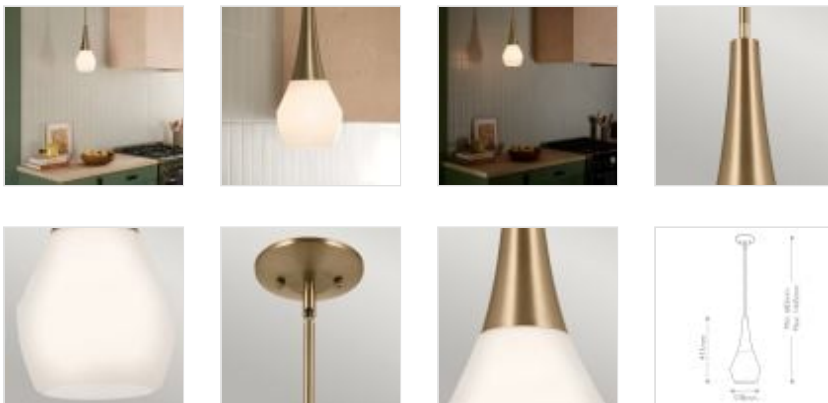

## KL-DEELA-P-CPZ

Deela 1 Lt Ceiling Pendant - Champagne Bronze

DETAILS	
BRAND	Kichler
FAMILY	Deela
SUITABLE LOCATION	Interior
GUARANTEE	General 2 Year Guarantee
FINISH	Champagne Bronze
FITTING HEIGHT	411mm
DIAMETER	178mm
WIDTH	178mm
MINIMUM DROP	683mm
MAXIMUM DROP	1445mm
POWER SOURCE	Mains Voltage
VOLTAGE	220-240v 50hz
MAXIMUM WATTAGE	60W
NUMBER OF LAMPS	1
SOCKET	E27
INTEGRATED LED	No
RODS SUPPLIED	2 X 152mm & 2 X 305mm Rods
CLASS	Class I
BUILD MATERIALS	Steel, Shiny Opal Glass
SHADE MATERIAL	Glass
DIMMABLE FITTING	Compatible With Dimmable Lamps
PRODUCT WEIGHT	1.78kg
BOX DIMENSIONS	34.29 X 24.13 X 36.83cm
BOX WEIGHT	2.33 Kg

### PRODUCT DETAILS

Inspired by the soft curves of a Ukrainian vase, the sculptural essence of the Deela 1 light pendant is ideal for your Contemporary space. Its tapered design in champagne bronze and satin etched opal glass make it the quintessential accent or task light.