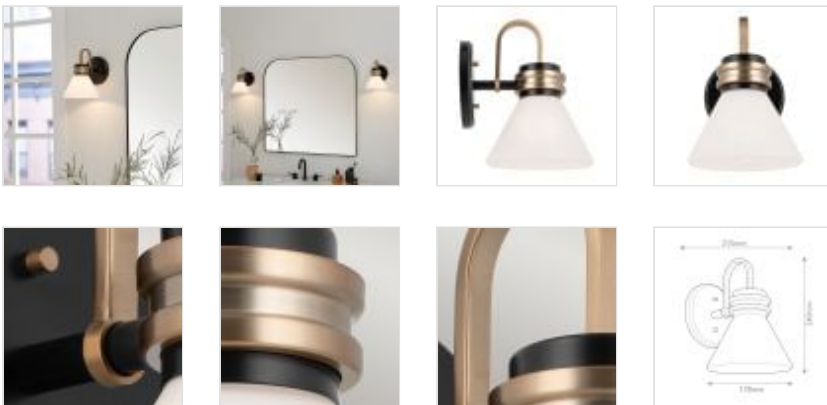

KL-FARUM1-BK-CPZ

Farum 1 It Wall Light - Black with Champagne Bronze

DETAILS	
BRAND	Kichler
FAMILY	Farum
SUITABLE LOCATION	Interior / Bathroom
GUARANTEE	General 2 Year Guarantee
IP RATING	IP44
FINISH	Black With Champagne Bronze
FITTING HEIGHT	240mm
DIAMETER	178mm
WIDTH	178mm
PROJECTION/DEPTH	215mm
POWER SOURCE	Mains Voltage
VOLTAGE	220-240v 50hz
MAXIMUM WATTAGE	3W LED
NUMBER OF LAMPS	1
SOCKET	G9
INTEGRATED LED	No
LED LUMENS	300Lm
LED COLOUR TEMP	3000K
CLASS	Class I
BUILD MATERIALS	Steel, Shiny Opal Glass
SHADE MATERIAL	Cased Opal Glass
DIMMABLE FITTING	Compatible With Dimmable Lamps
PRODUCT WEIGHT	0.95kg
BOX DIMENSIONS	25.5 X 25.5 X 23cm
BOX WEIGHT	1.40 Kg

**PRODUCT DETAILS**

With its refined shape, the Farum 1 light wall sconce is ideal for any setting. Its clean frame showcases subtle stepped detailing and its Shiny Opal glass wonderfully illuminates. In champagne bronze, it's on-trend. IP44 rated for bathrooms.