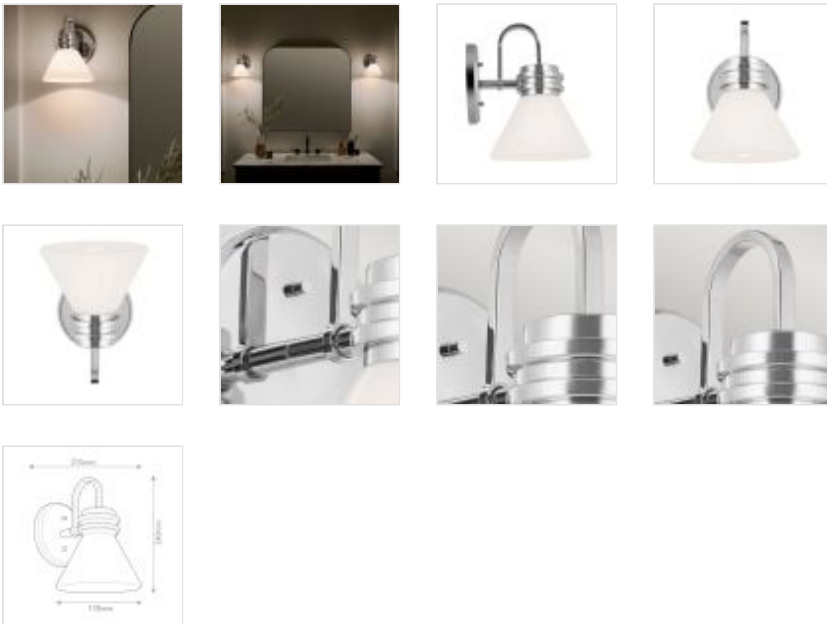

KL-FARUM1-CH

Farum 1 Lt Wall Light - Polished Chrome

**DETAILS**

BRAND	Kichler
FAMILY	Farum
SUITABLE LOCATION	Interior / Bathroom
GUARANTEE	General 2 Year Guarantee
IP RATING	IP44
FINISH	Polished Chrome
FITTING HEIGHT	240mm
DIAMETER	178mm
WIDTH	178mm
PROJECTION/DEPTH	215mm
POWER SOURCE	Mains Voltage
VOLTAGE	220-240v 50hz
MAXIMUM WATTAGE	3W LED
NUMBER OF LAMPS	1
SOCKET	G9
INTEGRATED LED	No
LED LUMENS	300Lm
LED COLOUR TEMP	3000K
CLASS	Class I
BUILD MATERIALS	Steel, Shiny Opal Glass
SHADE MATERIAL	Cased Opal Glass
DIMMABLE FITTING	Compatible With Dimmable Lamps
PRODUCT WEIGHT	0.95kg
BOX DIMENSIONS	25.5 X 25.5 X 23cm
BOX WEIGHT	1.40 Kg

**PRODUCT DETAILS**

With its refined shape, the Farum 1 light wall sconce is ideal for any setting. Its clean frame showcases subtle stepped detailing and its Shiny Opal glass wonderfully illuminates. In champagne bronze, it's on-trend. IP44 rated for bathrooms.