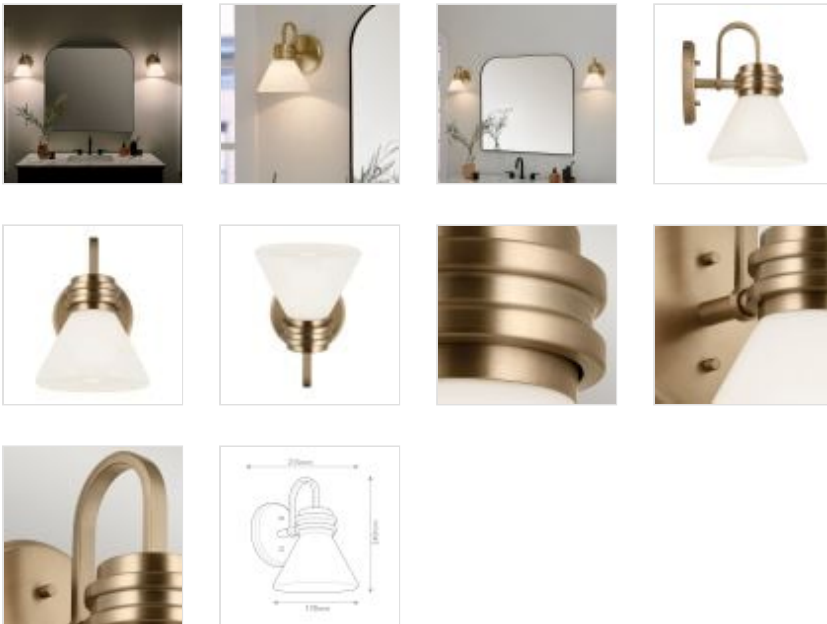

**KL-FARUM1-CPZ**

Farum 1 It Wall Light - Champagne Bronze

**DETAILS**

<b>BRAND</b>	Kichler
<b>FAMILY</b>	Farum
<b>SUITABLE LOCATION</b>	Interior / Bathroom
<b>GUARANTEE</b>	General 2 Year Guarantee
<b>IP RATING</b>	IP44
<b>FINISH</b>	Champagne Bronze
<b>FITTING HEIGHT</b>	240mm
<b>DIAMETER</b>	178mm
<b>WIDTH</b>	178mm
<b>PROJECTION/DEPTH</b>	215mm
<b>POWER SOURCE</b>	Mains Voltage
<b>VOLTAGE</b>	220-240v 50hz
<b>MAXIMUM WATTAGE</b>	3W LED
<b>NUMBER OF LAMPS</b>	1
<b>SOCKET</b>	G9
<b>INTEGRATED LED</b>	No
<b>LED LUMENS</b>	300Lm
<b>LED COLOUR TEMP</b>	3000K
<b>CLASS</b>	Class I
<b>BUILD MATERIALS</b>	Steel, Shiny Opal Glass
<b>SHADE MATERIAL</b>	Cased Opal Glass
<b>DIMMABLE FITTING</b>	Compatible With Dimmable Lamps
<b>PRODUCT WEIGHT</b>	0.95kg
<b>BOX DIMENSIONS</b>	25.5 X 25.5 X 23cm
<b>BOX WEIGHT</b>	1.40 Kg

**PRODUCT DETAILS**

With its refined shape, the Farum 1 light wall sconce is ideal for any setting. Its clean frame showcases subtle stepped detailing and its Shiny Opal glass wonderfully illuminates. In champagne bronze, it's on-trend. IP44 rated for bathrooms.