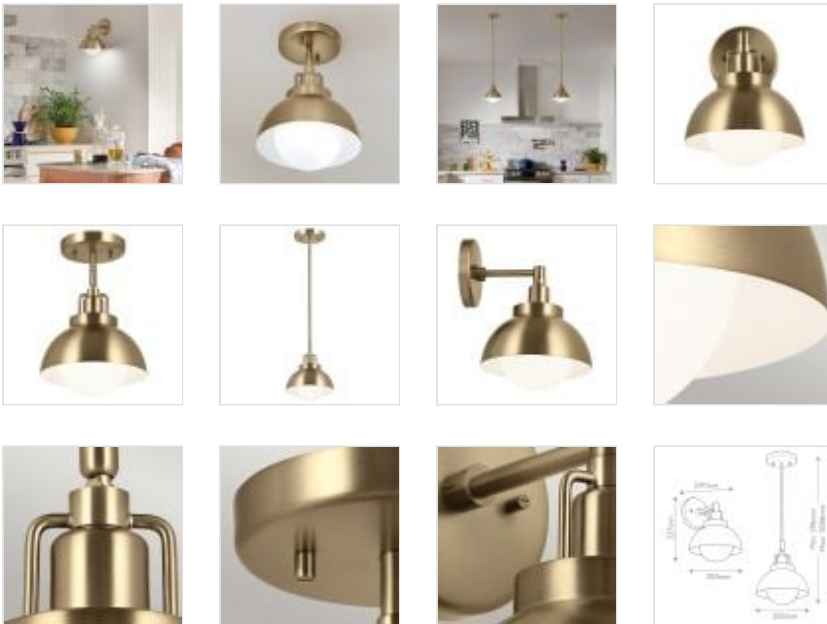

**KL-NIVA-1W-1P-CPZ**

Niva 1 Lt Convertible Wall Light - Champagne Bronze

DETAILS	
BRAND	Kichler
FAMILY	Niva
SUITABLE LOCATION	Interior
GUARANTEE	General 2 Year Guarantee
FINISH	Champagne Bronze
FITTING HEIGHT	227mm
DIAMETER	203mm
WIDTH	203mm
PROJECTION/DEPTH	241mm
MINIMUM DROP	296mm
MAXIMUM DROP	1058mm
POWER SOURCE	Mains Voltage
VOLTAGE	220-240v 50hz
MAXIMUM WATTAGE	40W
NUMBER OF LAMPS	1
SOCKET	E27
INTEGRATED LED	No
RODS SUPPLIED	1 X 152mm, 2 X 305mm Rods
CLASS	Class I
BUILD MATERIALS	Steel, Opal Etched Glass
SHADE MATERIAL	Satin Etched Opal Glass
DIMMABLE FITTING	Compatible With Dimmable Lamps
PRODUCT WEIGHT	1.47kg
BOX DIMENSIONS	29 X 29 X 39cm
BOX WEIGHT	2.33 Kg

**PRODUCT DETAILS**

The Niva 1 light convertible semi flush is as versatile as it is stylish. It comes as a wall mount with hardware to convert to a semi-flush. Can also be converted to a pendant with purchase of optional accessory stems. In champagne bronze with satin etched opal glass. Niva coordinates easily with other Contemporary elements.