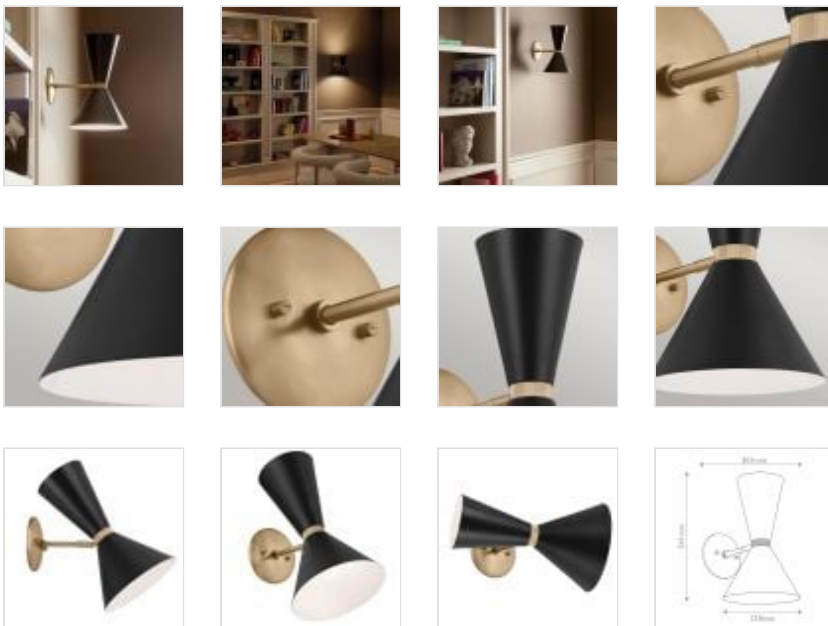

KL-PHIX-1W-CBB

Phix 1 arm, 2 light up and down Wall Light - Champagne Bronze, Black

DETAILS	
BRAND	Kichler
FAMILY	Phix
SUITABLE LOCATION	Interior
GUARANTEE	General 2 Year Guarantee
FINISH	Champagne Bronze, Black
FITTING HEIGHT	341mm
DIAMETER	218mm
WIDTH	218mm
PROJECTION/DEPTH	301mm
POWER SOURCE	Mains Voltage
VOLTAGE	220-240v 50hz
MAXIMUM WATTAGE	40W
NUMBER OF LAMPS	2
SOCKET	E27
INTEGRATED LED	No
CLASS	Class I
BUILD MATERIALS	Steel
SHADE MATERIAL	Steel
DIMMABLE FITTING	Compatible With Dimmable Lamps
PRODUCT WEIGHT	1.65kg
BOX DIMENSIONS	43 X 37 X 29cm
BOX WEIGHT	2.20 Kg

PRODUCT DETAILS

The Phix 2 light wall sconce lets you choose your look with the included black shades that pivot as you wish. Light illuminates both up and down for a beautiful effect. With an elegant champagne bronze finish, Phix exudes a Contemporary aesthetic that's edgy, yet livable.