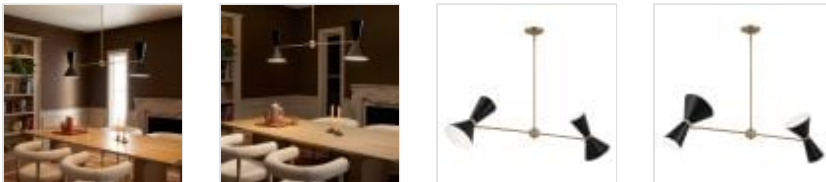

KL-PHIX-2-LINEAR-CBB

Phix 4 light 2 arm up and down linear Chandelier
- Champagne Bronze, Black

DETAILS	
BRAND	Kichler
FAMILY	Phix
SUITABLE LOCATION	Interior
GUARANTEE	General 2 Year Guarantee
FINISH	Champagne Bronze, Black
FITTING HEIGHT	341mm
DIAMETER	1303mm
WIDTH	1303mm
PROJECTION/DEPTH	218mm
MINIMUM DROP	746mm
MAXIMUM DROP	1356mm
POWER SOURCE	Mains Voltage
VOLTAGE	220-240v 50hz
MAXIMUM WATTAGE	40W
NUMBER OF LAMPS	4
SOCKET	E27
INTEGRATED LED	No
RODS SUPPLIED	2 X 152mm, 2 X 305 Mm Of Rods
CLASS	Class I
BUILD MATERIALS	Steel
SHADE MATERIAL	Steel
DIMMABLE FITTING	Compatible With Dimmable Lamps
PRODUCT WEIGHT	4.28kg
BOX DIMENSIONS	122 X 36 X 22cm
BOX WEIGHT	5.70 Kg

**PRODUCT DETAILS**

The Phix 4 light linear chandelier lets you choose your look with the included black shades that pivot as you wish. Light illuminates both up and down for a beautiful effect. With an elegant champagne bronze finish, Phix exudes a Contemporary aesthetic that's edgy yet livable.