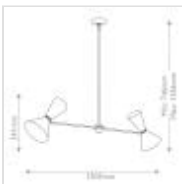

KL-PHIX-2-LINEAR-CBB

Phix 4 light 2 arm up and down linear Chandelier
- Champagne Bronze, Black

DETAILS	
BRAND	Kichler
FAMILY	Phix
SUITABLE LOCATION	Interior
GUARANTEE	General 2 Year Guarantee
FINISH	Champagne Bronze, Black
FITTING HEIGHT	341mm
DIAMETER	1303mm
WIDTH	1303mm
PROJECTION/DEPTH	218mm
MINIMUM DROP	746mm
MAXIMUM DROP	1356mm
POWER SOURCE	Mains Voltage
VOLTAGE	220-240v 50hz
MAXIMUM WATTAGE	40W
NUMBER OF LAMPS	4
SOCKET	E27
INTEGRATED LED	No
RODS SUPPLIED	2 X 152mm, 2 X 305 Mm Of Rods
CLASS	Class I
BUILD MATERIALS	Steel
SHADE MATERIAL	Steel
DIMMABLE FITTING	Compatible With Dimmable Lamps
PRODUCT WEIGHT	4.28kg
BOX DIMENSIONS	122 X 36 X 22cm
BOX WEIGHT	5.70 Kg

**PRODUCT DETAILS**

The Phix 4 light linear chandelier lets you choose your look with the included black shades that pivot as you wish. Light illuminates both up and down for a beautiful effect. With an elegant champagne bronze finish, Phix exudes a Contemporary aesthetic that's edgy yet livable.