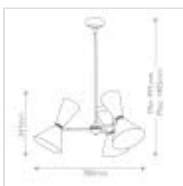

KL-PHIX-3-CBB
 Phix 6 light 3 arm up and down Chandelier -
 Champagne Bronze, Black

DETAILS	
BRAND	Kichler
FAMILY	Phix
SUITABLE LOCATION	Interior
GUARANTEE	General 2 Year Guarantee
FINISH	Champagne Bronze, Black
FITTING HEIGHT	341mm
DIAMETER	780mm
WIDTH	780mm
MINIMUM DROP	491mm
MAXIMUM DROP	1405mm
POWER SOURCE	Mains Voltage
VOLTAGE	220-240v 50hz
MAXIMUM WATTAGE	40W
NUMBER OF LAMPS	6
SOCKET	E27
INTEGRATED LED	No
RODS SUPPLIED	2 X 152mm, 2 X 305 Mm Of Rods
CLASS	Class I
BUILD MATERIALS	Steel
SHADE MATERIAL	Steel
DIMMABLE FITTING	Compatible With Dimmable Lamps
PRODUCT WEIGHT	4.65kg
BOX DIMENSIONS	63 X 59 X 23cm
BOX WEIGHT	6.20 Kg

PRODUCT DETAILS

The Phix 6 light chandelier lets you choose your look with the included black shades that pivot as you wish. Light illuminates both up and down for a beautiful effect. With an elegant champagne bronze finish, Phix exudes a Contemporary aesthetic that's edgy, yet livable.