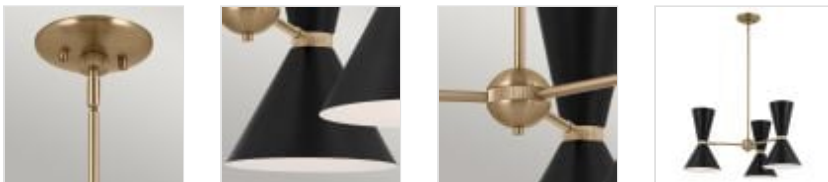

KL-PHIX-3-CBB
 Phix 6 light 3 arm up and down Chandelier -
 Champagne Bronze, Black

DETAILS	
BRAND	Kichler
FAMILY	Phix
SUITABLE LOCATION	Interior
GUARANTEE	General 2 Year Guarantee
FINISH	Champagne Bronze, Black
FITTING HEIGHT	341mm
DIAMETER	780mm
WIDTH	780mm
MINIMUM DROP	491mm
MAXIMUM DROP	1405mm
POWER SOURCE	Mains Voltage
VOLTAGE	220-240v 50hz
MAXIMUM WATTAGE	40W
NUMBER OF LAMPS	6
SOCKET	E27
INTEGRATED LED	No
RODS SUPPLIED	2 X 152mm, 2 X 305 Mm Of Rods
CLASS	Class I
BUILD MATERIALS	Steel
SHADE MATERIAL	Steel
DIMMABLE FITTING	Compatible With Dimmable Lamps
PRODUCT WEIGHT	4.65kg
BOX DIMENSIONS	63 X 59 X 23cm
BOX WEIGHT	6.20 Kg

PRODUCT DETAILS

The Phix 6 light chandelier lets you choose your look with the included black shades that pivot as you wish. Light illuminates both up and down for a beautiful effect. With an elegant champagne bronze finish, Phix exudes a Contemporary aesthetic that's edgy, yet livable.