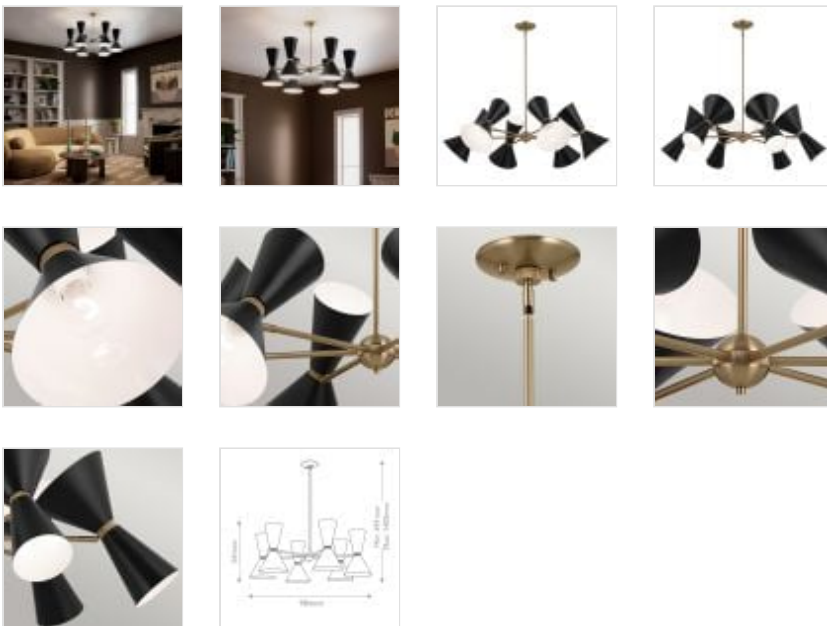

**KL-PHIX-6-CBB**

Phix 12 light 6 arm up and down Chandelier -  
Champagne Bronze, Black

DETAILS	
BRAND	Kichler
FAMILY	Phix
SUITABLE LOCATION	Interior
GUARANTEE	General 2 Year Guarantee
FINISH	Champagne Bronze, Black
FITTING HEIGHT	341mm
DIAMETER	984mm
WIDTH	984mm
MINIMUM DROP	491mm
MAXIMUM DROP	1405mm
POWER SOURCE	Mains Voltage
VOLTAGE	220-240v 50hz
MAXIMUM WATTAGE	40W
NUMBER OF LAMPS	12
SOCKET	E27
INTEGRATED LED	No
RODS SUPPLIED	2 X 152mm, 2 X 305 Mm Of Rods
CLASS	Class I
BUILD MATERIALS	Steel
SHADE MATERIAL	Steel
DIMMABLE FITTING	Compatible With Dimmable Lamps
PRODUCT WEIGHT	7.9kg
BOX DIMENSIONS	90 X 79 X 22cm
BOX WEIGHT	10.53 Kg

**PRODUCT DETAILS**

The Phix 12 light chandelier lets you choose your look with the included black shades that pivot as you wish. Light illuminates both up and down for a beautiful effect. With an elegant champagne bronze finish, Phix exudes a Contemporary aesthetic that's edgy, yet livable.