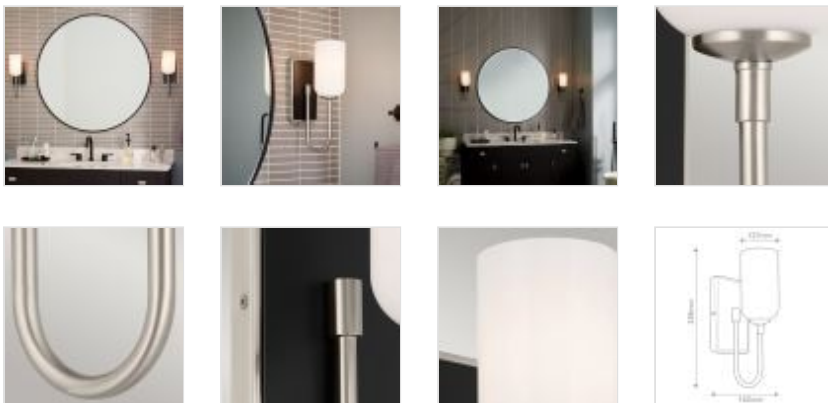

KL-SOLIA-1W-BNB

Solia 1 It Wall Light in Brushed Nickel with black accent - Brushed Nickel & Black

DETAILS	
BRAND	Kichler
FAMILY	Solia
SUITABLE LOCATION	Interior / Bathroom
GUARANTEE	General 2 Year Guarantee
IP RATING	IP44
FINISH	Brushed Nickel & Black
FITTING HEIGHT	338mm
DIAMETER	127mm
WIDTH	127mm
PROJECTION/DEPTH	160mm
POWER SOURCE	Mains Voltage
VOLTAGE	220-240v 50hz
MAXIMUM WATTAGE	3W LED
NUMBER OF LAMPS	1
SOCKET	G9
INTEGRATED LED	No
LED LUMENS	300Lm
LED COLOUR TEMP	3000K
CLASS	Class I
BUILD MATERIALS	Steel, Opal Glass
SHADE MATERIAL	Opal Glass
DIMMABLE FITTING	Compatible With Dimmable Lamps
PRODUCT WEIGHT	1.1kg
BOX DIMENSIONS	23 X 19.5 X 36cm
BOX WEIGHT	1.70 Kg

PRODUCT DETAILS

Inspired by simplicity, the Solia 1 light wall sconce exudes soft Contemporary style. It's dual-finished polished nickel and brushed nickel backplate adds visual interest. Solia's refined opal glass illuminates in Contemporary sophistication. IP44 rated for Bathrooms.