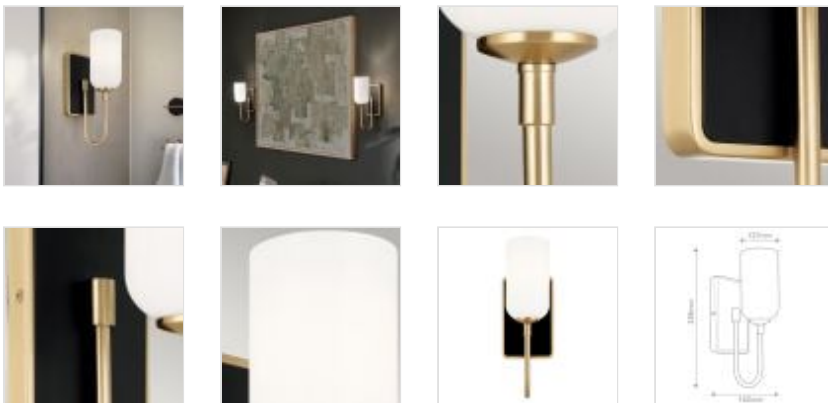

KL-SOLIA-1W-CPZB

Solia 1 It Wall Light in Champagne Bronze with black accent - Champagne Bronze & Black

DETAILS	
BRAND	Kichler
FAMILY	Solia
SUITABLE LOCATION	Interior / Bathroom
GUARANTEE	General 2 Year Guarantee
IP RATING	IP44
FINISH	Champagne Bronze & Black
FITTING HEIGHT	338mm
DIAMETER	127mm
WIDTH	127mm
PROJECTION/DEPTH	160mm
POWER SOURCE	Mains Voltage
VOLTAGE	220-240v 50hz
MAXIMUM WATTAGE	3W LED
NUMBER OF LAMPS	1
SOCKET	G9
INTEGRATED LED	No
LED LUMENS	300Lm
LED COLOUR TEMP	3000K
CLASS	Class I
BUILD MATERIALS	Steel, Opal Glass
SHADE MATERIAL	Opal Glass
DIMMABLE FITTING	Compatible With Dimmable Lamps
PRODUCT WEIGHT	1.1kg
BOX DIMENSIONS	23 X 19.5 X 36cm
BOX WEIGHT	1.70 Kg

PRODUCT DETAILS

Inspired by simplicity, the Solia 1 light wall sconce exudes soft Contemporary style. It's dual-finished champagne bronze and black backplate adds visual interest. Solia's refined opal glass illuminates in Contemporary sophistication. IP44 rated for Bathrooms.