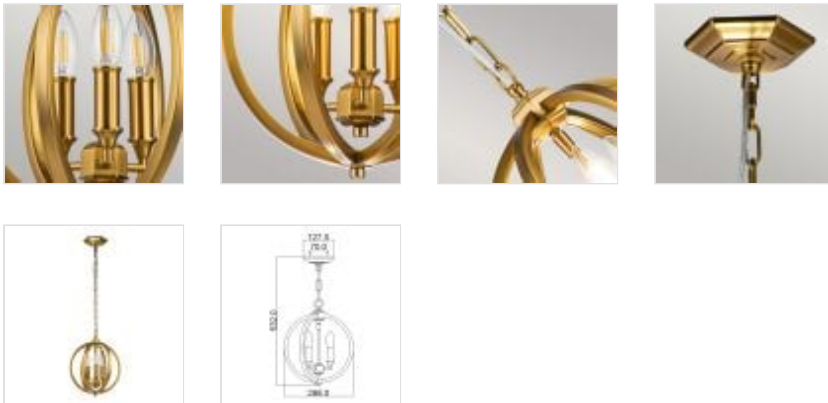

FE-CORINNE-3P-S-BB

Corinne 3 Light Small Pendant - Burnished Brass

DETAILS	
BRAND	Generation Lighting (Feiss)
FAMILY	Corinne
SUITABLE LOCATION	Interior
GUARANTEE	General 2 Year Guarantee
FINISH	Burnished Brass
FITTING HEIGHT	356mm
DIAMETER	286mm
WIDTH	286mm
MINIMUM DROP	508mm
MAXIMUM DROP	1988mm
POWER SOURCE	Mains Voltage
VOLTAGE	220-240v 50hz
MAXIMUM WATTAGE	60W
NUMBER OF LAMPS	3
SOCKET	E14
INTEGRATED LED	No
CLASS	Class I
BUILD MATERIALS	Steel
DIMMABLE FITTING	Compatible With Dimmable Lamps
PRODUCT WEIGHT	2.6kg
BOX DIMENSIONS	33 X 33 X 37cm
BOX WEIGHT	3.44 Kg

PRODUCT DETAILS

The small orb silhouette of the Corinne collection is now offered in a classic burnished Brass finish. The 3lt centre candles are attached by a hub giving the illusion they are floating. The central hub and ceiling canopy all share the same architectural styling details.