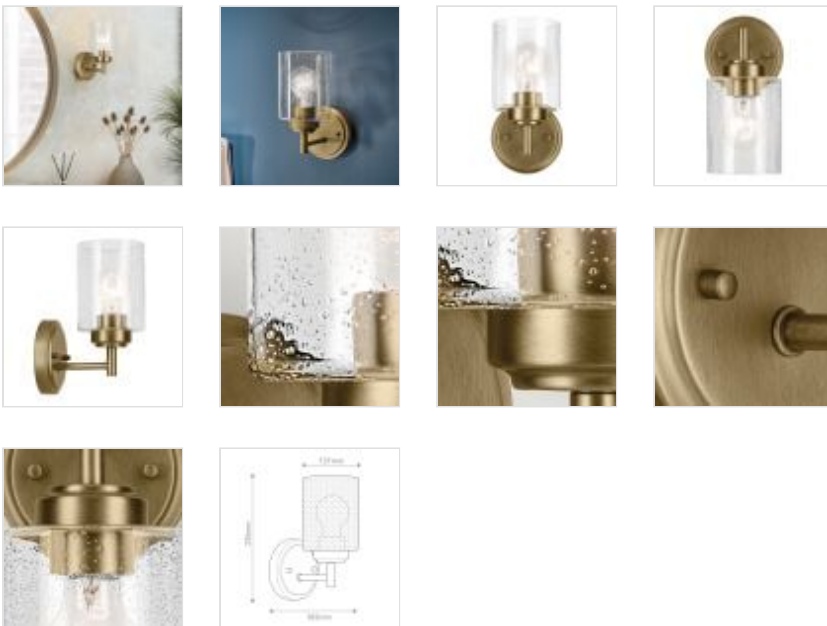

KL-WINSLOW-1W-NBR

Winslow 1 Lt Wall Light - Natural Brass

**DETAILS**

BRAND	Kichler
FAMILY	Winslow
SUITABLE LOCATION	Interior
GUARANTEE	General 2 Year Guarantee
FINISH	Natural Brass
FITTING HEIGHT	235mm
DIAMETER	121mm
WIDTH	121mm
PROJECTION/DEPTH	165mm
POWER SOURCE	Mains Voltage
VOLTAGE	220-240v 50hz
MAXIMUM WATTAGE	60W
NUMBER OF LAMPS	1
SOCKET	E27
INTEGRATED LED	No
CLASS	Class I
BUILD MATERIALS	Steel, Clear Seeded Glass
SHADE MATERIAL	Clear Seeded Glass
DIMMABLE FITTING	Compatible With Dimmable Lamps
PRODUCT WEIGHT	0.69kg
BOX DIMENSIONS	19.05 X 15.88 X 29.85cm
BOX WEIGHT	0.94 Kg

**PRODUCT DETAILS**

Update your space with the clean, classic, early-electric look of the Winslow family. Winslow's clear seeded glass filters light beautifully and is removeable for ease of cleaning or replacement. Plus, its on-trend natural brass finish offers an exciting contrast to light walls and is easy to coordinate with other lighting.