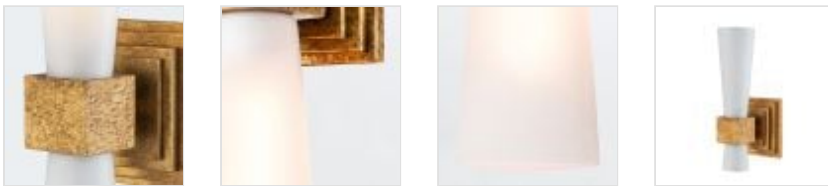

KRISTY-1WB-DG-OPAL

Kristy 1 It Wall Light - Distressed Gold

DETAILS	
BRAND	Elstead Lighting
FAMILY	Kristy
SUITABLE LOCATION	Interior
GUARANTEE	General 2 Year Guarantee
FINISH	Distressed Gold
FITTING HEIGHT	356mm
DIAMETER	152mm
WIDTH	152mm
PROJECTION/DEPTH	133mm
POWER SOURCE	Mains Voltage
VOLTAGE	220-240v 50hz
MAXIMUM WATTAGE	40W
NUMBER OF LAMPS	1
SOCKET	E27
INTEGRATED LED	No
CLASS	Class I
BUILD MATERIALS	Steel, Resin, Cased Opal Glass
SHADE MATERIAL	Glass
DIMMABLE FITTING	Compatible With Dimmable Lamps
PRODUCT WEIGHT	2.3kg
BOX DIMENSIONS	36 X 33 X 19.5cm
BOX WEIGHT	2.80 Kg

**PRODUCT DETAILS**

Kristy 1It wall sconce in Distressed Gold finish with Opal glass.

**Elstead Lighting**

Elstead Lighting
Elstead House
Mill Lane
Alton, GU34 2QJ,
United Kingdom

Phone

+48 124441091

Email

enquiries@elsteadlighting.com