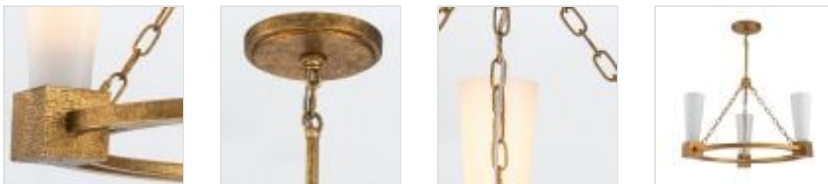

KRISTY3-DG-OPAL
 Kristy 3 lt Chandelier - Distressed Gold

DETAILS	
BRAND	Elstead Lighting
FAMILY	Kristy
SUITABLE LOCATION	Interior
GUARANTEE	General 2 Year Guarantee
FINISH	Distressed Gold
FITTING HEIGHT	480mm
DIAMETER	660mm
WIDTH	660mm
MINIMUM DROP	965mm
MAXIMUM DROP	1880mm
POWER SOURCE	Mains Voltage
VOLTAGE	220-240v 50hz
MAXIMUM WATTAGE	40W
NUMBER OF LAMPS	3
SOCKET	E27
INTEGRATED LED	No
RODS SUPPLIED	2 X 152mm And 2 X 305mm Rods
CLASS	Class I
BUILD MATERIALS	Steel, Resin, Cased Opal Glass
SHADE MATERIAL	Glass
DIMMABLE FITTING	Compatible With Dimmable Lamps
PRODUCT WEIGHT	7.3kg
BOX DIMENSIONS	68 X 68 X 19.5cm
BOX WEIGHT	7.60 Kg

PRODUCT DETAILS

Kristy 3lt chandelier in Distressed Gold finish with Opal glass.

Elstead Lighting
 Elstead Lighting
 Elstead House
 Mill Lane
 Alton, GU34 2QJ,
 United Kingdom

Phone
 +48 124441091

Email
 enquiries@elsteadlighting.com