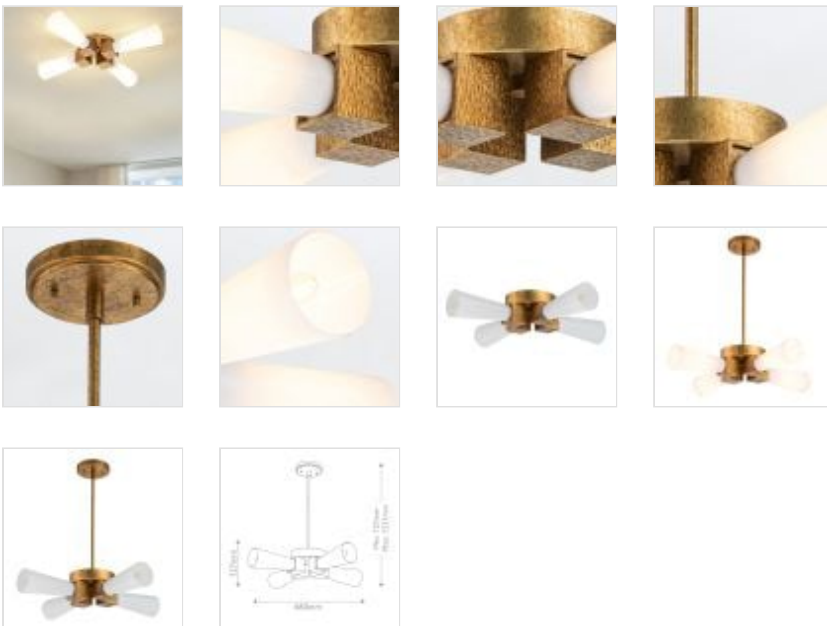

KRISTY-4P-DG-OPAL

Kristy 4 Lt Pendant - Distressed Gold

**DETAILS**

BRAND	Elstead Lighting
FAMILY	Kristy
SUITABLE LOCATION	Interior
GUARANTEE	General 2 Year Guarantee
FINISH	Distressed Gold
FITTING HEIGHT	127mm
DIAMETER	660mm
WIDTH	660mm
MINIMUM DROP	127mm
MAXIMUM DROP	1237mm
POWER SOURCE	Mains Voltage
VOLTAGE	220-240v 50hz
MAXIMUM WATTAGE	40W
NUMBER OF LAMPS	4
SOCKET	E27
INTEGRATED LED	No
RODS SUPPLIED	1 X 76mm, 2 X 152mm And 2 X 305mm Rods
CLASS	Class I
BUILD MATERIALS	Steel, Resin, Cased Opal Glass
SHADE MATERIAL	Glass
DIMMABLE FITTING	Compatible With Dimmable Lamps
PRODUCT WEIGHT	6kg
BOX DIMENSIONS	57 X 57 X 22.5cm
BOX WEIGHT	6.89 Kg

**PRODUCT DETAILS**

Kristy 4 light trio mount Pendant convertible to flush and semi flush. In Distressed Gold finish with Opal glass.

**Elstead Lighting**

Elstead Lighting
Elstead House
Mill Lane
Alton, GU34 2QJ,
United Kingdom