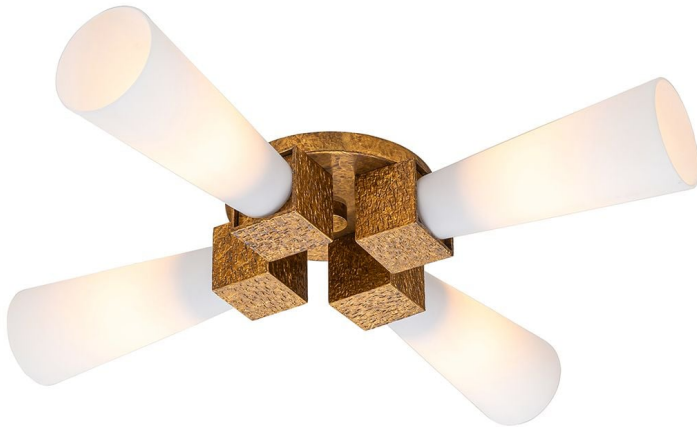

KRISTY-4P-DG-OPAL

Kristy 4 Lt Pendant - Distressed Gold

**DETAILS**

BRAND	Elstead Lighting
FAMILY	Kristy
SUITABLE LOCATION	Interior
GUARANTEE	General 2 Year Guarantee
FINISH	Distressed Gold
FITTING HEIGHT	127mm
DIAMETER	660mm
WIDTH	660mm
MINIMUM DROP	127mm
MAXIMUM DROP	1237mm
POWER SOURCE	Mains Voltage
VOLTAGE	220-240v 50hz
MAXIMUM WATTAGE	40W
NUMBER OF LAMPS	4
SOCKET	E27
INTEGRATED LED	No
RODS SUPPLIED	1 X 76mm, 2 X 152mm And 2 X 305mm Rods
CLASS	Class I
BUILD MATERIALS	Steel, Resin, Cased Opal Glass
SHADE MATERIAL	Glass
DIMMABLE FITTING	Compatible With Dimmable Lamps
PRODUCT WEIGHT	6kg
BOX DIMENSIONS	57 X 57 X 22.5cm
BOX WEIGHT	6.89 Kg

**PRODUCT DETAILS**

Kristy 4 light trio mount Pendant convertible to flush and semi flush. In Distressed Gold finish with Opal glass.

**Elstead Lighting**

Elstead Lighting
Elstead House
Mill Lane
Alton, GU34 2QJ,
United Kingdom