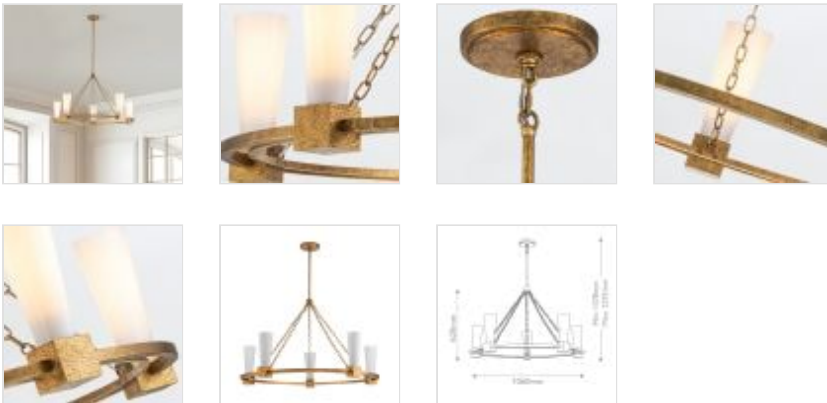

KRISTY5-DG-OPAL

Kristy 5 Lt Chandelier - Distressed Gold

DETAILS

BRAND	Elstead Lighting
FAMILY	Kristy
SUITABLE LOCATION	Interior
GUARANTEE	General 2 Year Guarantee
FINISH	Distressed Gold
FITTING HEIGHT	620mm
DIAMETER	1060mm
WIDTH	1060mm
MINIMUM DROP	1378mm
MAXIMUM DROP	2292mm
POWER SOURCE	Mains Voltage
VOLTAGE	220-240v 50hz
MAXIMUM WATTAGE	40W
NUMBER OF LAMPS	5
SOCKET	E27
INTEGRATED LED	No
RODS SUPPLIED	2 X 152mm And 2 X 305mm Rods
CLASS	Class I
BUILD MATERIALS	Steel, Resin, Cased Opal Glass
SHADE MATERIAL	Glass
DIMMABLE FITTING	Compatible With Dimmable Lamps
PRODUCT WEIGHT	13kg
BOX DIMENSIONS	109 X 109 X 19.5cm
BOX WEIGHT	13.60 Kg

**PRODUCT DETAILS**

Kristy 5lt chandelier in Distressed Gold finish with Opal glass.

**Elstead Lighting**

Elstead Lighting
Elstead House
Mill Lane
Alton, GU34 2QJ,
United Kingdom

Phone

+48 124441091

Email

enquiries@elsteadlighting.com