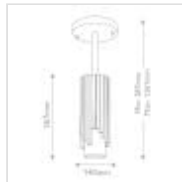

MARVELE-MP-AB-OPAL

Marvele 1 Lt Mini Pendant - Aged Brass

**DETAILS**

BRAND	Elstead Lighting
FAMILY	Marvele
SUITABLE LOCATION	Interior
GUARANTEE	General 2 Year Guarantee
FINISH	Aged Brass
FITTING HEIGHT	267mm
DIAMETER	140mm
WIDTH	140mm
PROJECTION/DEPTH	524mm
MINIMUM DROP	287mm
MAXIMUM DROP	1261mm
POWER SOURCE	Mains Voltage
VOLTAGE	220-240v 50hz
MAXIMUM WATTAGE	40W
NUMBER OF LAMPS	1
SOCKET	E14
INTEGRATED LED	No
RODS SUPPLIED	2 X 152mm And 2 X 305mm Rods
CLASS	Class I
BUILD MATERIALS	Steel, Cased Opal Glass
SHADE MATERIAL	Glass
DIMMABLE FITTING	Compatible With Dimmable Lamps
PRODUCT WEIGHT	2.4kg
BOX DIMENSIONS	37 X 31 X 21.5cm
BOX WEIGHT	2.90 Kg

**PRODUCT DETAILS**

Marvele 1lt mini pendant in antique brass with opal glass.

**Elstead Lighting**

Elstead Lighting
 Elstead House
 Mill Lane
 Alton, GU34 2QJ,
 United Kingdom

Phone

+48 124441091

Email

enquiries@elsteadlighting.com