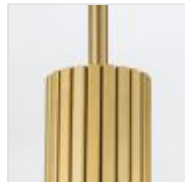

MARVELE-MP-AB-OPAL

Marvele 1 Lt Mini Pendant - Aged Brass

**DETAILS**

BRAND	Elstead Lighting
FAMILY	Marvele
SUITABLE LOCATION	Interior
GUARANTEE	General 2 Year Guarantee
FINISH	Aged Brass
FITTING HEIGHT	267mm
DIAMETER	140mm
WIDTH	140mm
PROJECTION/DEPTH	524mm
MINIMUM DROP	287mm
MAXIMUM DROP	1261mm
POWER SOURCE	Mains Voltage
VOLTAGE	220-240v 50hz
MAXIMUM WATTAGE	40W
NUMBER OF LAMPS	1
SOCKET	E14
INTEGRATED LED	No
RODS SUPPLIED	2 X 152mm And 2 X 305mm Rods
CLASS	Class I
BUILD MATERIALS	Steel, Cased Opal Glass
SHADE MATERIAL	Glass
DIMMABLE FITTING	Compatible With Dimmable Lamps
PRODUCT WEIGHT	2.4kg
BOX DIMENSIONS	37 X 31 X 21.5cm
BOX WEIGHT	2.90 Kg

**PRODUCT DETAILS**

Marvele 1lt mini pendant in antique brass with opal glass.

**Elstead Lighting**

Elstead Lighting
 Elstead House
 Mill Lane
 Alton, GU34 2QJ,
 United Kingdom

Phone

+48 124441091

Email

enquiries@elsteadlighting.com