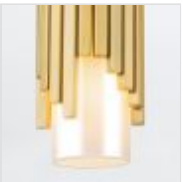

MARVELE-MP-AB-OPAL

Marvele 1 Lt Mini Pendant - Aged Brass

**DETAILS**

BRAND	Elstead Lighting
FAMILY	Marvele
SUITABLE LOCATION	Interior
GUARANTEE	General 2 Year Guarantee
FINISH	Aged Brass
FITTING HEIGHT	267mm
DIAMETER	140mm
WIDTH	140mm
PROJECTION/DEPTH	524mm
MINIMUM DROP	287mm
MAXIMUM DROP	1261mm
POWER SOURCE	Mains Voltage
VOLTAGE	220-240v 50hz
MAXIMUM WATTAGE	40W
NUMBER OF LAMPS	1
SOCKET	E14
INTEGRATED LED	No
RODS SUPPLIED	2 X 152mm And 2 X 305mm Rods
CLASS	Class I
BUILD MATERIALS	Steel, Cased Opal Glass
SHADE MATERIAL	Glass
DIMMABLE FITTING	Compatible With Dimmable Lamps
PRODUCT WEIGHT	2.4kg
BOX DIMENSIONS	37 X 31 X 21.5cm
BOX WEIGHT	2.90 Kg

**PRODUCT DETAILS**

Marvele 1lt mini pendant in antique brass with opal glass.

**Elstead Lighting**

Elstead Lighting
 Elstead House
 Mill Lane
 Alton, GU34 2QJ,
 United Kingdom

Phone

+48 124441091

Email

enquiries@elsteadlighting.com