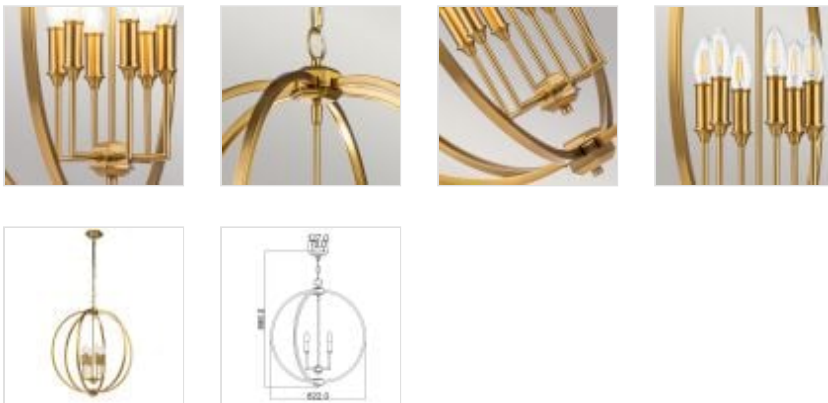

FE-CORINNE-6P-L-BB
Corinne 6 Light Pendant - Burnished Brass

DETAILS	
BRAND	Generation Lighting (Feiss)
FAMILY	Corinne
SUITABLE LOCATION	Interior
GUARANTEE	General 2 Year Guarantee
FINISH	Burnished Brass
FITTING HEIGHT	708mm
DIAMETER	622mm
WIDTH	622mm
MINIMUM DROP	864mm
MAXIMUM DROP	2343mm
POWER SOURCE	Mains Voltage
VOLTAGE	220-240v 50hz
MAXIMUM WATTAGE	60W
NUMBER OF LAMPS	6
SOCKET	E14
INTEGRATED LED	No
CLASS	Class I
BUILD MATERIALS	Steel
DIMMABLE FITTING	Compatible With Dimmable Lamps
PRODUCT WEIGHT	4.23kg
BOX DIMENSIONS	69 X 69 X 20cm
BOX WEIGHT	4.70 Kg

PRODUCT DETAILS

The large orb silhouette of the Corinne collection is now offered in a classic burnished Brass finish. The 6lt centre candles are attached by a hub giving the illusion they are floating. The central hub and ceiling canopy all share the same architectural styling details.