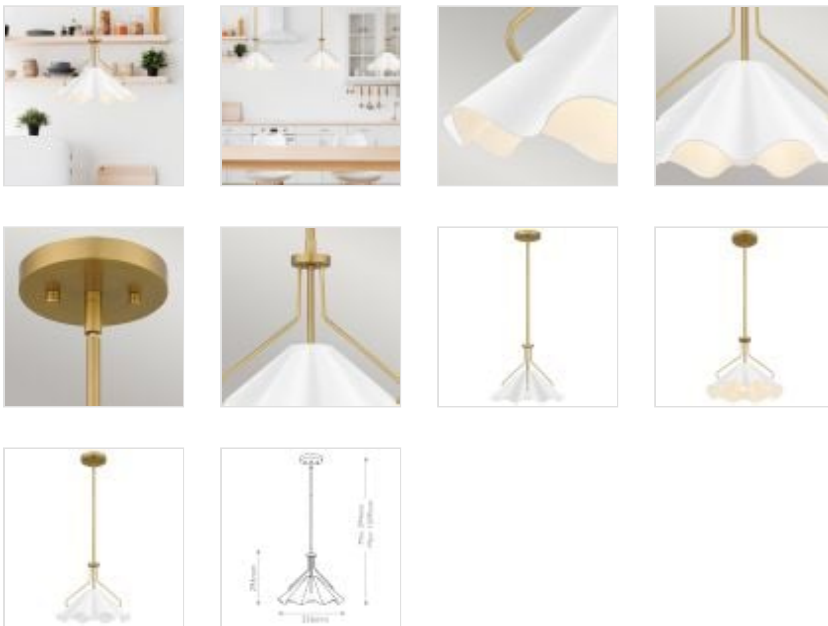

**QZ-MEJIA-1P-S-AB**

Meja 1 It Pendant - Aged Brass, Textured White Steel Shade

DETAILS	
BRAND	Quoizel
FAMILY	Meja
SUITABLE LOCATION	Interior
GUARANTEE	General 2 Year Guarantee
FINISH	Aged Brass, Textured White Steel Shade
FITTING HEIGHT	294mm
DIAMETER	356mm
WIDTH	356mm
MINIMUM DROP	394mm
MAXIMUM DROP	1309mm
POWER SOURCE	Mains Voltage
VOLTAGE	220-240v 50hz
MAXIMUM WATTAGE	60W
NUMBER OF LAMPS	1
SOCKET	E27
INTEGRATED LED	No
RODS SUPPLIED	2 X 152mm, 2 X 305mm Rods
CLASS	Class I
BUILD MATERIALS	Steel
SHADE MATERIAL	Steel
DIMMABLE FITTING	Compatible With Dimmable Lamps
PRODUCT WEIGHT	2kg
BOX DIMENSIONS	37 X 42 X 42cm
BOX WEIGHT	2.90 Kg

**PRODUCT DETAILS**

Combining a playful silhouette with Contemporary styling, the Meja pendant light offers a striking update to any space. The textured white metal shade featuring a unique swirling design adds drama, while an aged brass finish adds a gold shine. Hung individually or in a grouping, Meja pendants make a fun and stylish statement