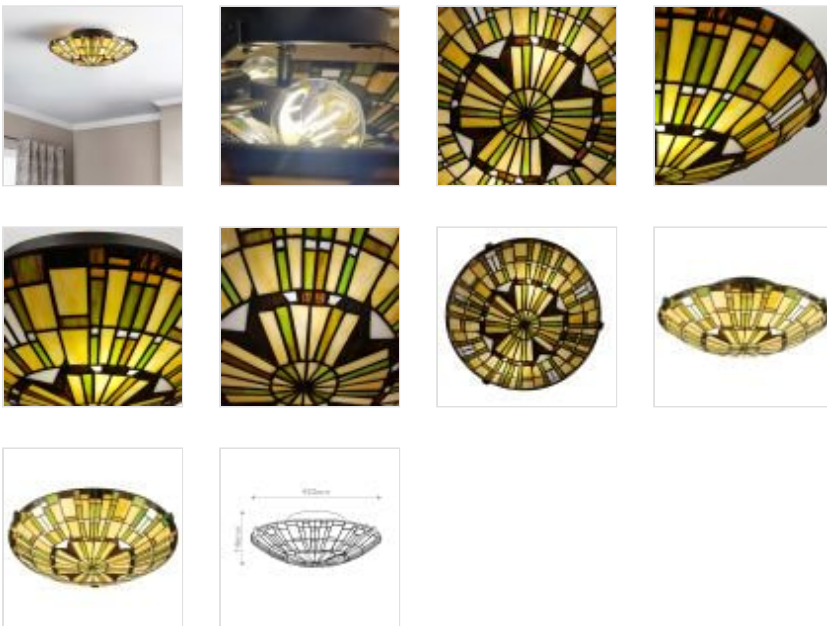

PRODUCT DETAILS

Elegant Tiffany style is a timeless staple of home decor. The various designs are hand assembled using the copper foil technique developed by Louis Comfort Tiffany. With an enormous variety of colors and patterns to choose from Quoizel Tiffany's have become more popular than ever.

Elstead Lighting

Elstead Lighting
Elstead House
Mill Lane
Alton, GU34 2QJ,
United Kingdom

Phone

+48 124441091

Email

enquiries@elsteadlighting.com