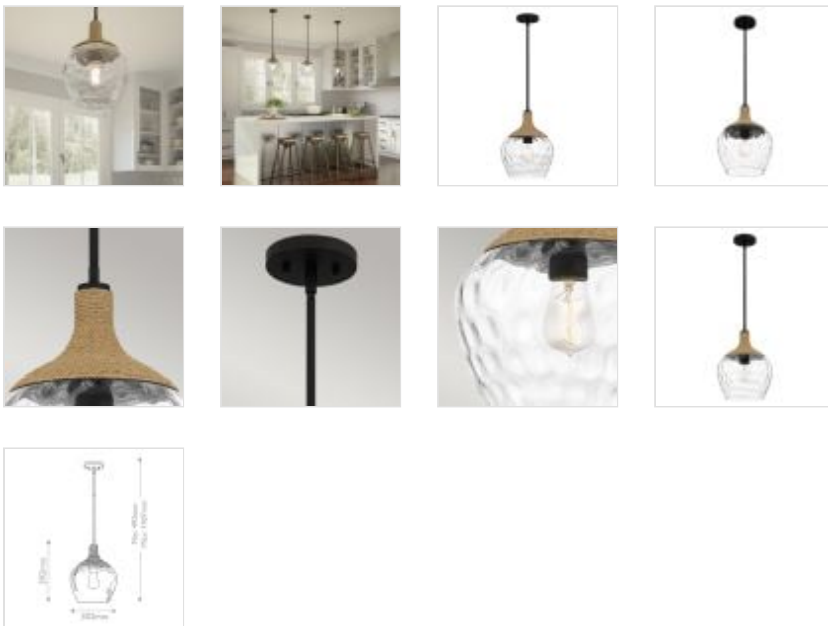

QZ-ROYER-1P-MBK

Royer 1 Lt Pendant - Matte Black with natural rope detail and clear mottled blown glass shade

DETAILS	
BRAND	Quoizel
FAMILY	Royer
SUITABLE LOCATION	Interior
GUARANTEE	General 2 Year Guarantee
FINISH	Matte Black With Natural Rope Detail And Clear Mottled Blown Glass Shade
FITTING HEIGHT	392mm
DIAMETER	302mm
WIDTH	302mm
MINIMUM DROP	492mm
MAXIMUM DROP	1407mm
POWER SOURCE	Mains Voltage
VOLTAGE	220-240v 50hz
MAXIMUM WATTAGE	60W
NUMBER OF LAMPS	1
SOCKET	E27
INTEGRATED LED	No
RODS SUPPLIED	2 X 152mm, 2 X 305mm Rods
CLASS	Class I
BUILD MATERIALS	Steel, Glass, Rope
SHADE MATERIAL	Glass
DIMMABLE FITTING	Compatible With Dimmable Lamps
PRODUCT WEIGHT	2.82kg
BOX DIMENSIONS	36 X 37 X 37cm
BOX WEIGHT	3.60 Kg

PRODUCT DETAILS

The Royer one-light pendant exemplifies Contemporary bohemian style. Rope detailing surrounding the top of the glass globe shade calls to mind coastal elements.

The clear water glass looks handsome with the matte black finish.