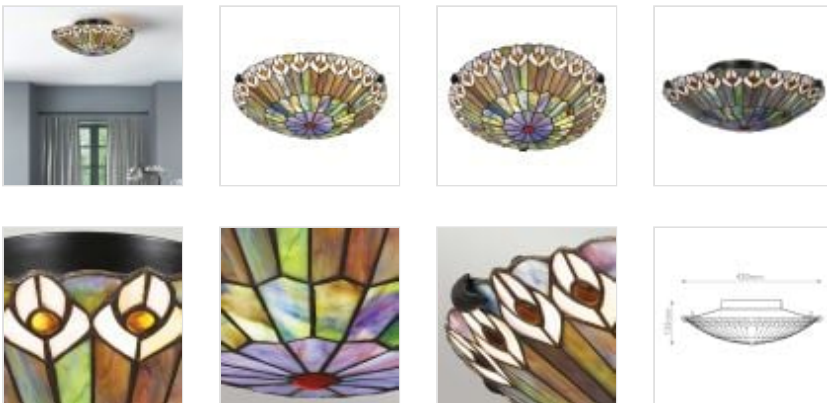

**QZ-WATKINS-F-VB**

Watkins 2 lt Tiffany style Flush - Valiant Bronze &amp; Art Glass Shade

DETAILS	
BRAND	Quoizel
FAMILY	Watkins
SUITABLE LOCATION	Interior
GUARANTEE	General 2 Year Guarantee
FINISH	Valiant Bronze & Art Glass Shade
FITTING HEIGHT	135mm
DIAMETER	420mm
WIDTH	420mm
POWER SOURCE	Mains Voltage
VOLTAGE	220-240v 50hz
MAXIMUM WATTAGE	60W
NUMBER OF LAMPS	2
SOCKET	E27
INTEGRATED LED	No
CLASS	Class I
BUILD MATERIALS	Steel, Art Glass Shade
SHADE MATERIAL	Glass
DIMMABLE FITTING	Compatible With Dimmable Lamps
PRODUCT WEIGHT	1.9kg
BOX DIMENSIONS	51 X 51 X 21cm
BOX WEIGHT	3.00 Kg

**PRODUCT DETAILS**

Elegant Tiffany style is a timeless staple of home decor. The various designs are hand assembled using the copper foil technique developed by Louis Comfort Tiffany. With an enormous variety of colors and patterns to choose from, Quoizel Tiffany's have become more popular than ever.