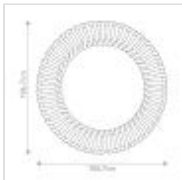

**FE-COSMO-MIRROR**

Cosmo Mirror - Black / Silver

**DETAILS**

<b>BRAND</b>	Generation Lighting (Feiss)
<b>FAMILY</b>	Cosmo
<b>SUITABLE LOCATION</b>	Interior
<b>FINISH</b>	Black/Silver
<b>FITTING HEIGHT</b>	1067mm
<b>WIDTH</b>	1067mm
<b>INTEGRATED LED</b>	No
<b>CLASS</b>	Class I
<b>PRODUCT WEIGHT</b>	7.1kg
<b>BOX DIMENSIONS</b>	117 X 117 X 13.5cm
<b>BOX WEIGHT</b>	7.89 Kg

**PRODUCT DETAILS**

RETIRING COLLECTION MODEL - CHECK STOCK AVAILABILITY. This large contemporary mirror has black circular frames overlaid with thick silver spokes and is a dramatic feature ideal for a monochrome interior setting.