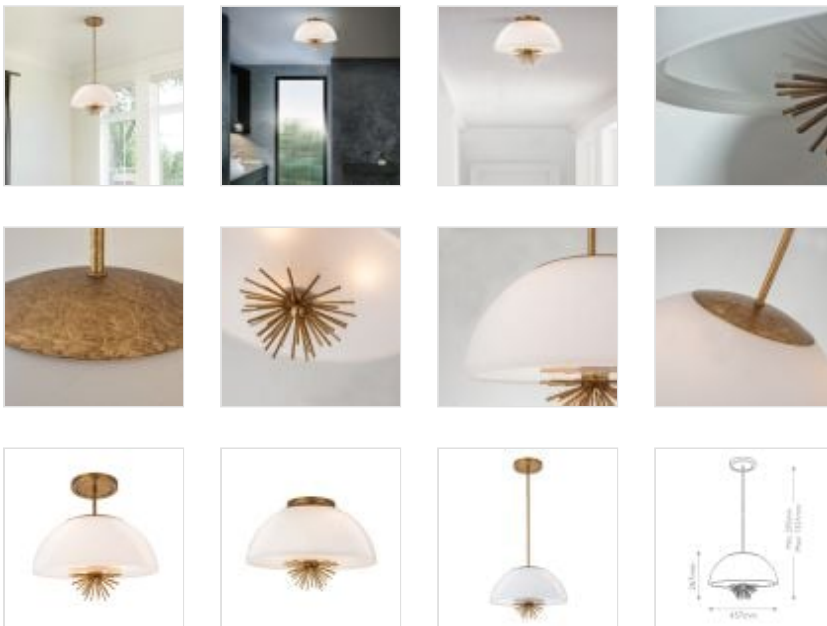

STARING-3P-DG-OPAL

Staring 3 Lt Pendant - Distressed Gold

**DETAILS**

BRAND	Elstead Lighting
FAMILY	Staring
SUITABLE LOCATION	Interior
GUARANTEE	General 2 Year Guarantee
FINISH	Distressed Gold
FITTING HEIGHT	267mm
DIAMETER	457mm
WIDTH	457mm
MINIMUM DROP	295mm
MAXIMUM DROP	1321mm
POWER SOURCE	Mains Voltage
VOLTAGE	220-240v 50hz
MAXIMUM WATTAGE	40W
NUMBER OF LAMPS	3
SOCKET	E14
INTEGRATED LED	No
RODS SUPPLIED	1 X 76mm, 2 X 152mm And 2 X 305mm Rods
CLASS	Class I
BUILD MATERIALS	Steel, Cased Opal Glass
SHADE MATERIAL	Glass
DIMMABLE FITTING	Compatible With Dimmable Lamps
PRODUCT WEIGHT	5.37kg
BOX DIMENSIONS	57 X 52 X 43cm
BOX WEIGHT	6.00 Kg

**PRODUCT DETAILS**

Staring trio mount pendant, semi-flush and flush with cased opal glass and in distressed gold finish.

**Elstead Lighting**

Elstead Lighting
Elstead House
Mill Lane
Alton, GU34 2QJ,
United Kingdom