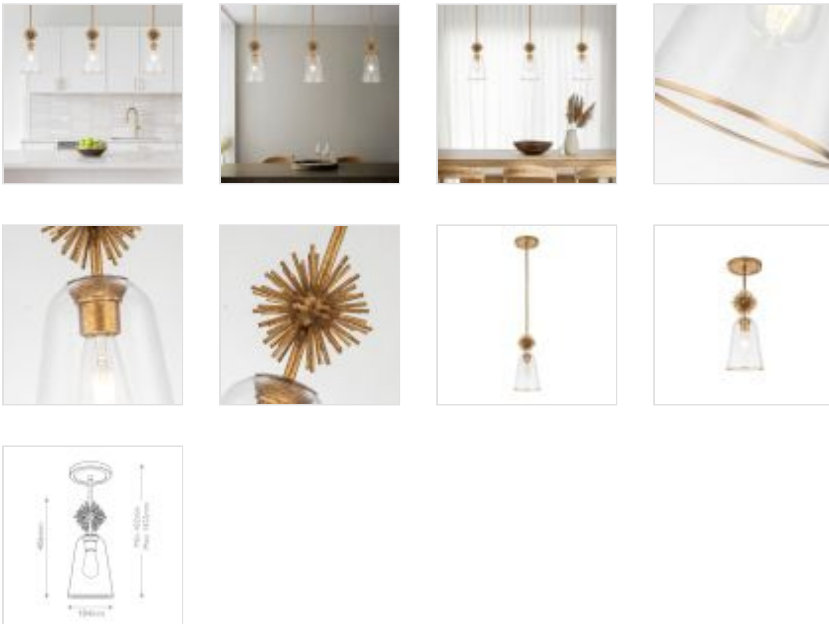

STARING-MP-DG-CLEAR

Staring 1 Lt Pendant - Distressed Gold

DETAILS

BRAND	Elstead Lighting
FAMILY	Staring
SUITABLE LOCATION	Interior
GUARANTEE	General 2 Year Guarantee
FINISH	Distressed Gold
FITTING HEIGHT	406mm
DIAMETER	184mm
WIDTH	184mm
MINIMUM DROP	432mm
MAXIMUM DROP	1422mm
POWER SOURCE	Mains Voltage
VOLTAGE	220-240v 50hz
MAXIMUM WATTAGE	40W
NUMBER OF LAMPS	1
SOCKET	E27
INTEGRATED LED	No
RODS SUPPLIED	1 X 76mm, 2 X 152mm And 2 X 305mm Rods
CLASS	Class I
BUILD MATERIALS	Steel, Clear Glass
SHADE MATERIAL	Glass
DIMMABLE FITTING	Compatible With Dimmable Lamps
PRODUCT WEIGHT	2.99kg
BOX DIMENSIONS	46 X 38 X 26.5cm
BOX WEIGHT	3.46 Kg

**PRODUCT DETAILS**

Staring mini pendant with clear glass and in a distressed gold finish.

**Elstead Lighting**

Elstead Lighting
Elstead House
Mill Lane
Alton, GU34 2QJ,
United Kingdom

Phone

+48 124441091

Email