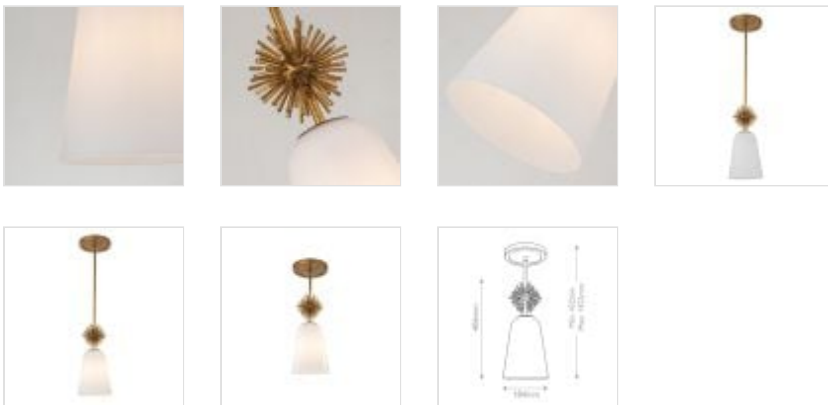

STARING-MP-DG-OPAL
 Staring 1 Lt Pendant - Distressed Gold

DETAILS	
BRAND	Elstead Lighting
FAMILY	Staring
SUITABLE LOCATION	Interior
GUARANTEE	General 2 Year Guarantee
FINISH	Distressed Gold
FITTING HEIGHT	406mm
DIAMETER	184mm
WIDTH	184mm
MINIMUM DROP	432mm
MAXIMUM DROP	1422mm
POWER SOURCE	Mains Voltage
VOLTAGE	220-240v 50hz
MAXIMUM WATTAGE	40W
NUMBER OF LAMPS	1
SOCKET	E27
INTEGRATED LED	No
RODS SUPPLIED	1 X 76mm, 2 X 152mm And 2 X 305mm Rods
CLASS	Class I
BUILD MATERIALS	Steel, Cased Opal Glass
SHADE MATERIAL	Glass
DIMMABLE FITTING	Compatible With Dimmable Lamps
PRODUCT WEIGHT	2.99kg
BOX DIMENSIONS	46 X 38 X 26.5cm
BOX WEIGHT	3.46 Kg

PRODUCT DETAILS

Staring mini pendant with cased opal glass and in a distressed gold finish.

Elstead Lighting
 Elstead Lighting
 Elstead House
 Mill Lane
 Alton, GU34 2QJ,
 United Kingdom

Phone
 +48 124441091