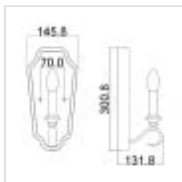

FE-DEWITT1

DeWitt 1 Light Wall Light - Sunrise Silver

DETAILS	
BRAND	Generation Lighting (Feiss)
FAMILY	DeWitt
SUITABLE LOCATION	Interior
GUARANTEE	General 2 Year Guarantee
FINISH	Sunrise Silver
FITTING HEIGHT	301mm
WIDTH	146mm
PROJECTION/DEPTH	132mm
POWER SOURCE	Mains Voltage
VOLTAGE	220-240v 50hz
MAXIMUM WATTAGE	60W
NUMBER OF LAMPS	1
SOCKET	E14
INTEGRATED LED	No
CLASS	Class I
BUILD MATERIALS	Steel, Glass Droplets
DIMMABLE FITTING	Compatible With Dimmable Lamps
PRODUCT WEIGHT	1.26kg
BOX DIMENSIONS	38.1 X 21.6 X 19.1cm
BOX WEIGHT	1.40 Kg