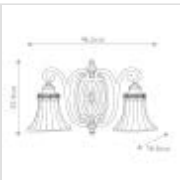

FE-DRAWING-ROOM2-B

Drawing Room 2 Light Wall Light - Walnut with traditional Edwardian style

DETAILS	
BRAND	Generation Lighting (Feiss)
FAMILY	Drawing Room
SUITABLE LOCATION	Interior
GUARANTEE	General 2 Year Guarantee
FINISH	Walnut
FITTING HEIGHT	254mm
WIDTH	465mm
PROJECTION/DEPTH	166mm
POWER SOURCE	Mains Voltage
VOLTAGE	220-240v 50hz
MAXIMUM WATTAGE	60W
NUMBER OF LAMPS	2
SOCKET	E27
INTEGRATED LED	No
CLASS	Class I
BUILD MATERIALS	Steel, Pressed Glass
DIMMABLE FITTING	Compatible With Dimmable Lamps
PRODUCT WEIGHT	3.69kg
BOX DIMENSIONS	45.5 X 45 X 22cm
BOX WEIGHT	4.10 Kg

**PRODUCT DETAILS**

Drawing Room is a collection with traditional Edwardian style. The overlapping arch and fluted detailing is found both in the pressed glass bowls and the die-cast aluminium fitters. The fretwork elements draw on traditional British architectural themes.