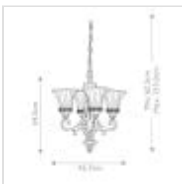

DETAILS

BRAND	Generation Lighting (Feiss)
FAMILY	Drawing Room
SUITABLE LOCATION	Interior
GUARANTEE	General 2 Year Guarantee
FINISH	Walnut
FITTING HEIGHT	545mm
DIAMETER	457mm
WIDTH	457mm
MINIMUM DROP	625mm
MAXIMUM DROP	2150mm
POWER SOURCE	Mains Voltage
VOLTAGE	220-240v 50hz
MAXIMUM WATTAGE	60W
NUMBER OF LAMPS	4
SOCKET	E27
INTEGRATED LED	No
CLASS	Class I
BUILD MATERIALS	Steel, Pressed Glass
DIMMABLE FITTING	Compatible With Dimmable Lamps
PRODUCT WEIGHT	4.82kg
BOX DIMENSIONS	56 X 32 X 32cm
BOX WEIGHT	5.35 Kg

PRODUCT DETAILS

Drawing Room is a collection with traditional Edwardian style. The overlapping arch and fluted detailing is found both in the pressed glass bowls and the die-cast aluminium fitters. The fretwork elements draw on traditional British architectural themes.