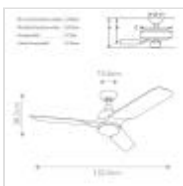

CFF-AVIATEUR-52-MWH

Aviateur - 52in / 132cm Fan - Matte White

DETAILS	
BRAND	Elstead Lighting
SUITABLE LOCATION	Interior
GUARANTEE	Metal 3 Years And Motor 5 Years
FAN MOTOR SIZE	153mm X 20mm
FAN MOTOR TYPE	AC
FAN SPEEDS	3 Forward Speeds, Reverse & Motor Off
DOWNROD INCLUDED	1 X 115mm
BOX WEIGHT	7.00 Kg

**PRODUCT DETAILS**

With a 52-inch (132cm) blade span, the Aviateur offers 4044 CFM airflow. The propeller inspired three-blade design creates a clean, sophisticated look and blades are made of ABS. The 16W integrated LED light source is dimmable and provides 1456-1600 lumens of output. It has correlated colour temperature (CCT) options of 2700, 3000 or 4000K. Provided with a light cover if the LED is not desired. The body and blades are in a Matte White finish, it is supplied with a remote control.