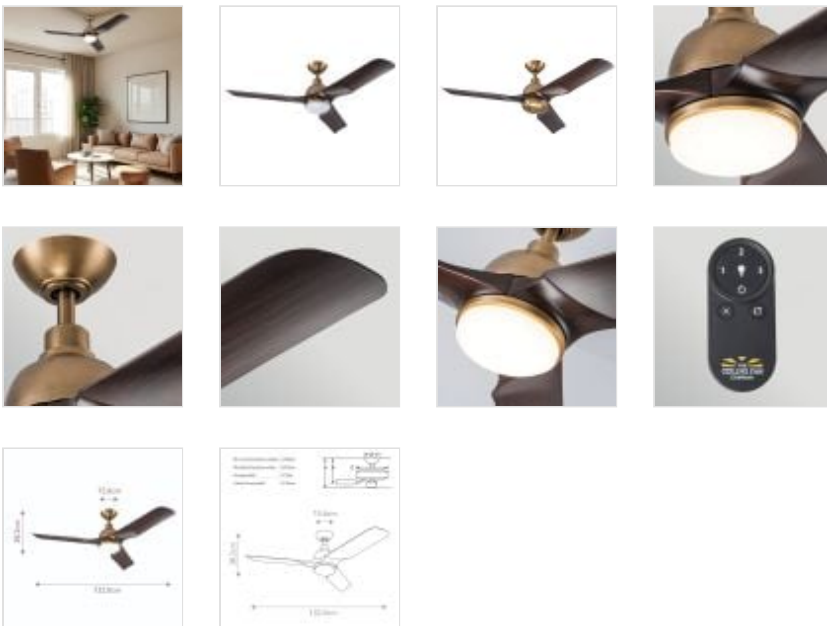

CFF-AVIATEUR-52-NBR

Aviateur - 52in / 132cm Fan - Painted Walnut

DETAILS

BRAND	Elstead Lighting
SUITABLE LOCATION	Interior
GUARANTEEE	Metal 3 Years And Motor 5 Years
FAN MOTOR SIZE	153mm X 20mm
FAN MOTOR TYPE	AC
FAN SPEEDS	3 Forward Speeds, Reverse & Motor Off
DOWNROD INCLUDED	1 X 115mm
BOX WEIGHT	7.00 Kg

**PRODUCT DETAILS**

With a 52-inch (132cm) blade span, the Aviateur offers 4044 CFM airflow. The propeller inspired three-blade design creates a clean, sophisticated look and blades are made of ABS. The 16W integrated LED light source is dimmable and provides 1456-1600 lumens of output. It has correlated colour temperature (CCT) options of 2700, 3000 or 4000K. Provided with a light cover if the LED is not desired. The body has a natural brass finish and blades have a painted walnut finish. Supplied with a