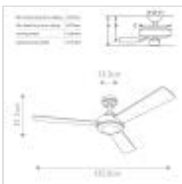

CFF-PILOTE-52-MBK

Pilote - 52in / 132cm Fan - Matte Black

**DETAILS**

BRAND	Elstead Lighting
SUITABLE LOCATION	Interior
GUARANTEE	Metal 3 Years And Motor 5 Years
FAN MOTOR SIZE	153mm X 17mm
FAN MOTOR TYPE	AC
FAN SPEEDS	3 Forward Speeds, Reverse & Motor Off
DOWNROD INCLUDED	1 X 115mm
BOX WEIGHT	7.00 Kg

**PRODUCT DETAILS**

Pilote is a 3 bladed ceiling fan with no light source, but offers 3733 CFM airflow. Blade span is 132cm (52 inches), they are made of plywood, one side is Matte Black or you can reverse them to a grey wood for a mixed material look. Supplied with a 3 speed wall control, but an optional remote control can be ordered (ref: CFF-REMOTE-C1).