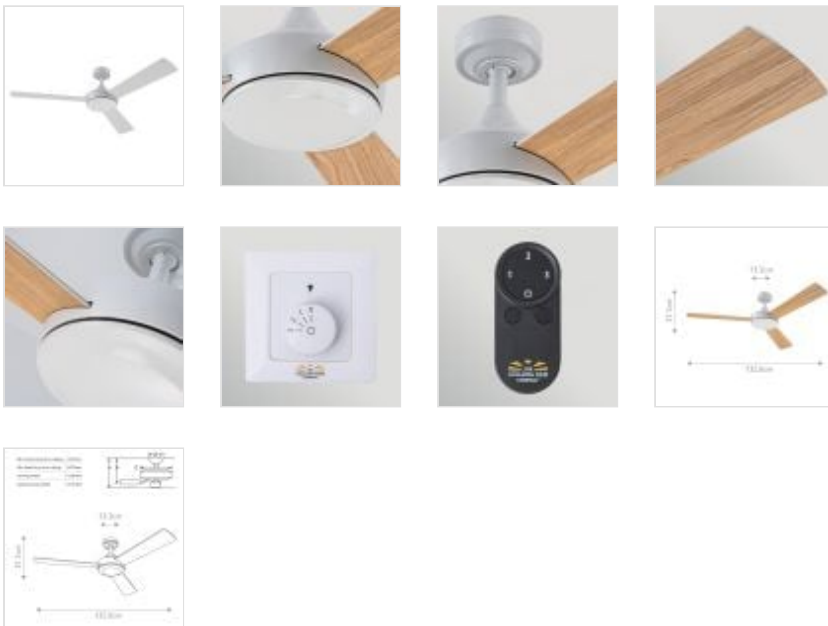

**CFF-PILOTE-52-MWH**

Pilote - 52in / 132cm Fan - Matte White

**DETAILS**

<b>BRAND</b>	Elstead Lighting
<b>SUITABLE LOCATION</b>	Interior
<b>GUARANTEE</b>	Metal 3 Years And Motor 5 Years
<b>FAN MOTOR SIZE</b>	153mm X 17mm
<b>FAN MOTOR TYPE</b>	AC
<b>FAN SPEEDS</b>	3 Forward Speeds, Reverse & Motor Off
<b>DOWNROD INCLUDED</b>	1 X 115mm
<b>BOX WEIGHT</b>	7.00 Kg

**PRODUCT DETAILS**

Pilote is a 3 bladed ceiling fan with no light source, but offers 3733 CFM airflow. Blade span is 132cm (52 inches), they are made of plywood, one side is Matte White or you can reverse them to a natural wood for a mixed material look. Supplied with a 3 speed wall control, but an optional remote control can be ordered (ref: CFF-REMOTE-C1).